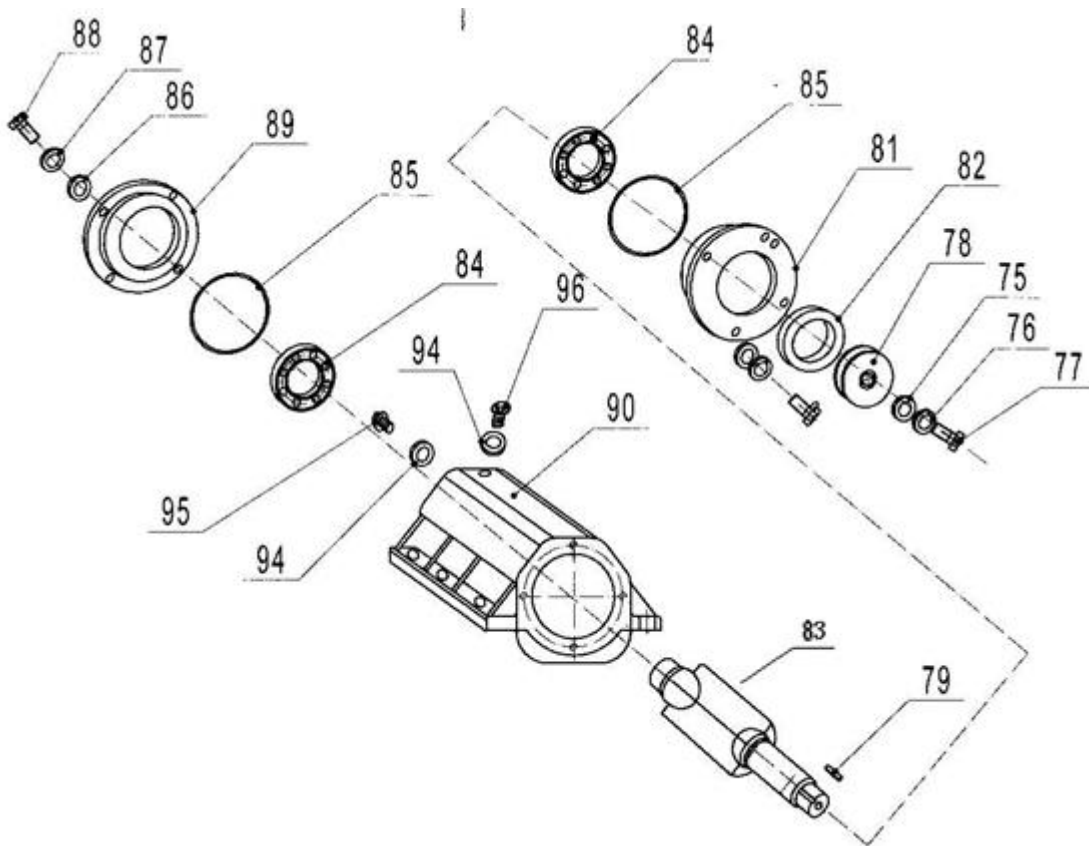

NOTE: ITEM NO.3 ASSEMBLY INCLUDING ITEM NO.75-95(PARTS CAN SUPPLIED SEPARATELY)

PC210, PC212 - PARTS LIST #1

ITEM NO.	PART NO.	DESCRIPTION	QTY
1	103100	SHOCK ABSORBER	4
2	103000-1	BASE PLATE FOR PC210	1
2	103000-2	BASE PLATE FOR PC212	1
3	104000	VIBRATOR ASSY	1
4	093016	SPRING WASHER 16-GB93	4
5	057016-40	BOLT M16 X 40 - GB5783-86	4
6	095010	WASHER 10 - GB95	2
7	105100	NUT M8	4
8	105000	ENGINE MOUNTING PLATE WITH WHEEL PLATE	1

11	107001	INSIDE HANDLE PLATE	2
12	093010	SPRING WASHER 10 - GB93	8
13	095010	WASHER 10 - GB95	8
14	152000	CLUTCH PULLEY ASSY.	1
15	011544	V-BELT SPA - GB11544	1
16	152005	CLUTCH WASHER	1
17	093008	SPRING WASHER 8-GB93	1
18	057008-25	BOLT M8 X 25 - GB5783	1
19	107000	BELT COVER	1
20	095010	WASHER 10 - GB95	8
21	061010	NUT M10 - GB6170	2
22	101100	PROTECTIVE FRAME (OPTIONAL)	1
23	057008-25	BOLT M8 X 25 - GB5783	4
24	093012	SPRING WASHER 12 - GB93	2
27	093008	SPRING WASHER 8-GB93	5
28	095008	WASHER 8 - GB95	5
29	057008-25	BOLT M8 X 25 - GB5783	4
30	101000-1	HONDA ENGINE	1
30	101000-2	ROBIN ENGINE	1
32	057008-40	BOLT M8 X 40 - GB5783	4
33	105001	RUBBER CLIP	1
34	108001	WHEEL SHAFT	1
38	103002	FIX STRIP (OPTIONAL)	1
47	057006	BOLT M6 X 30	2
48	061006	NUT M6	2

49	093008	SPRING WASHER 8-GB93	2
50	061010	NUT M10 - GB6170	2
51	105002	CLIP PLATE	4
52	207001	MIDDLE PLATE	2

PC210, PC212 - PARTS LIST #2

ITEM NO.	PART NO.	DESCRIPTION	QTY
75	154003	WASHER	1
76	093010	SPRING WASHER 10 - GB93	1
77	057010-25	BOLT M10 x 25-GB5783	1
78	154004-1	PULLEY FOR HONDA ENGINE	1
	154004-2	PULLEY FOR ROBIN ENGINE	1
79	040008	KEY C8-GB1096	1
80	154005	PROTECTIVE COVER	1
81	154006	CASE COVER (L)	1
82	098035	OIL SEAL 35 x 8-GB9877	1