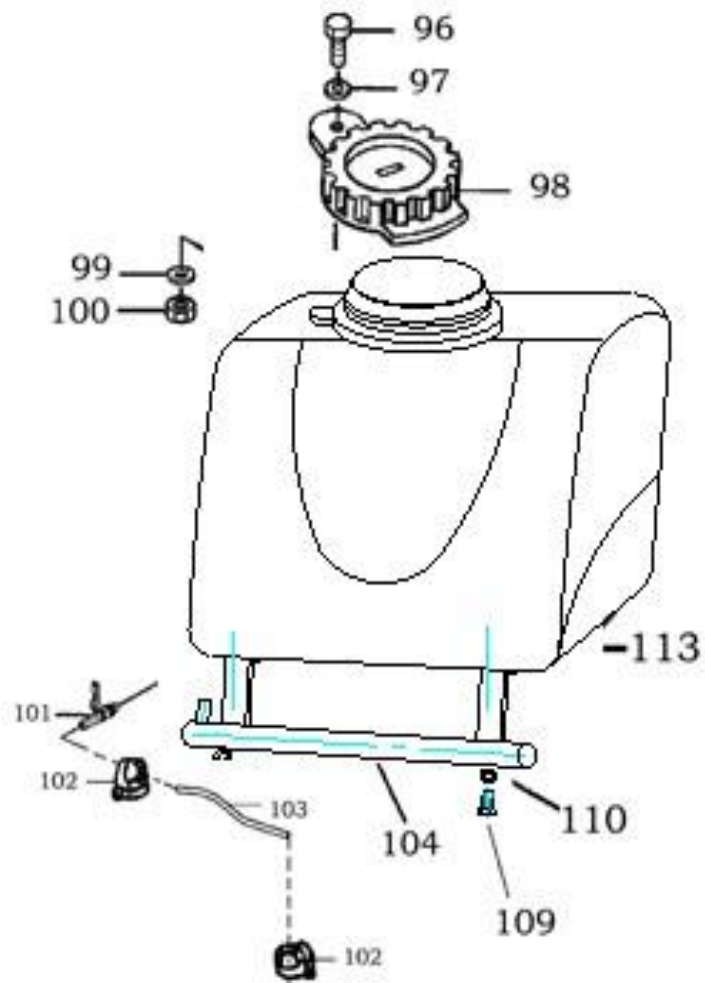

83	104007	ECCENTRIC ROTATOR	1
84	027011	BEARING NJ207	2
85	034100	O-RING 100-GB3452.1	2
86	095008	WASHER 8-GB95	8
87	093008	SPRING WASHER 8 - GB93	8
88	057008-25	BOLT M8 X 25 - GB5783	8
89	154008	CASE COVER (R)	1
90	154009	VIBRATING CASE	1
91	095016	WASHER 16 - GB95	4
92	093016	SPRING WASHER 16 - GB93	4
93	057016	BOLT M16 X 35 - GB5783	4
94	154001	PACKING PIECE	1
95	154002	PLUG SCREW	1