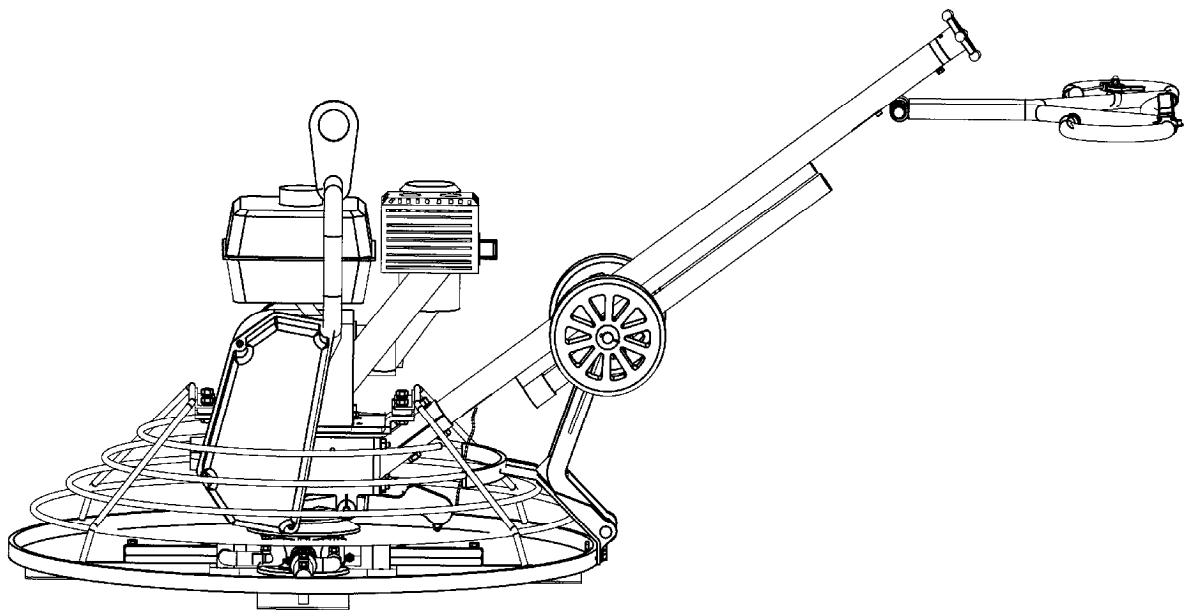

**Parts Book**

**Walk-behind Power Trowel**

**CT436 Series**

**CT442 Series**

**CT446 Series**

ITEM NO.	PART NO.	QTY	DESCRIPTION
A	T43601000A	1	Handle Assy., CT436
	T43601000B	1	Handle Assy, CT442/CT446
B	T43602000A	1	Spider Plate Assy., CT436
	T43602000B	1	Spider Plate Assy., CT442
	T43602000C	1	Spider Plate Assy., CT446
C	T43603000A	1	Engine and Protective Frame, CT436
	T43603000B	1	Engine and Protective Frame, CT442
	T43603000C	1	Engine and Protective Frame, CT446
D	T43604000A	1	Gearbox Kit, CT436
	T43604000B	1	Gearbox Kit, CT442/CT446
E	T43605000	1	Trolley Wheel Kit, Optional, CT436

**Walk-behind Power Trowel Parts List**

**CT436/CT442/CT446**

ITEM NO.	PART NO.	QTY	DESCRIPTION
1	00889010	5	Lock Nut, M10
2	00097010	5	Washer
3	T43601001A	1	Cable, CT436
	T43601001B	1	Cable, CT442/446
4	00879005-35	1	Cotter Pin, 5x35
5	00070006-10	1	Socket Head Screw, M6x10
6	00093006	1	Spring Washer
7	T43601002	1	Pitch Nut
8	T43601003	1	Shaft, Pitch Control
9	00097014	1	Washer
10	T43601004	1	Bearing Holder
11	T43601005	1	Hex Head Screw, M6x12
12	00093006	1	Spring Washer
13	00097006	1	Washer
14	00051103	1	Bearing
15	00879005-40	1	Cotter Pin, 5x40
16	T43601006	1	Pitch Control Knob
17	00889012	2	Lock Nut, M12
18	00097012	2	Washer
19	05782012-65	2	Hex Head Screw, M12x65
20	T43601007	1	Pulley
21	00119010-30	1	Cotter Pin, 10x30
22	T43601008	1	Handle Pipe
23	00897010-40	4	Screw, M10x40
24	T43601009	1	Bracket
25	T43601010A	1	Handle, CT436
	T43601010B	1	Handle, CT442/CT446
26	T43601011A	1	Lifting Tube, CT436
	T43601011B	1	Lifting Tube, CT442/CT446
27	05782012-130	1	Hex Head Screw, M12x130
28	00923012	1	Nut, M12
29	00097012	1	Washer
30	T43601012	1	Throttle Lever Assy.
31	T43601013	1	Adjustable Handle
32	T43601014	1	Safety Stop Switch
33	T43601015	1	Clamp