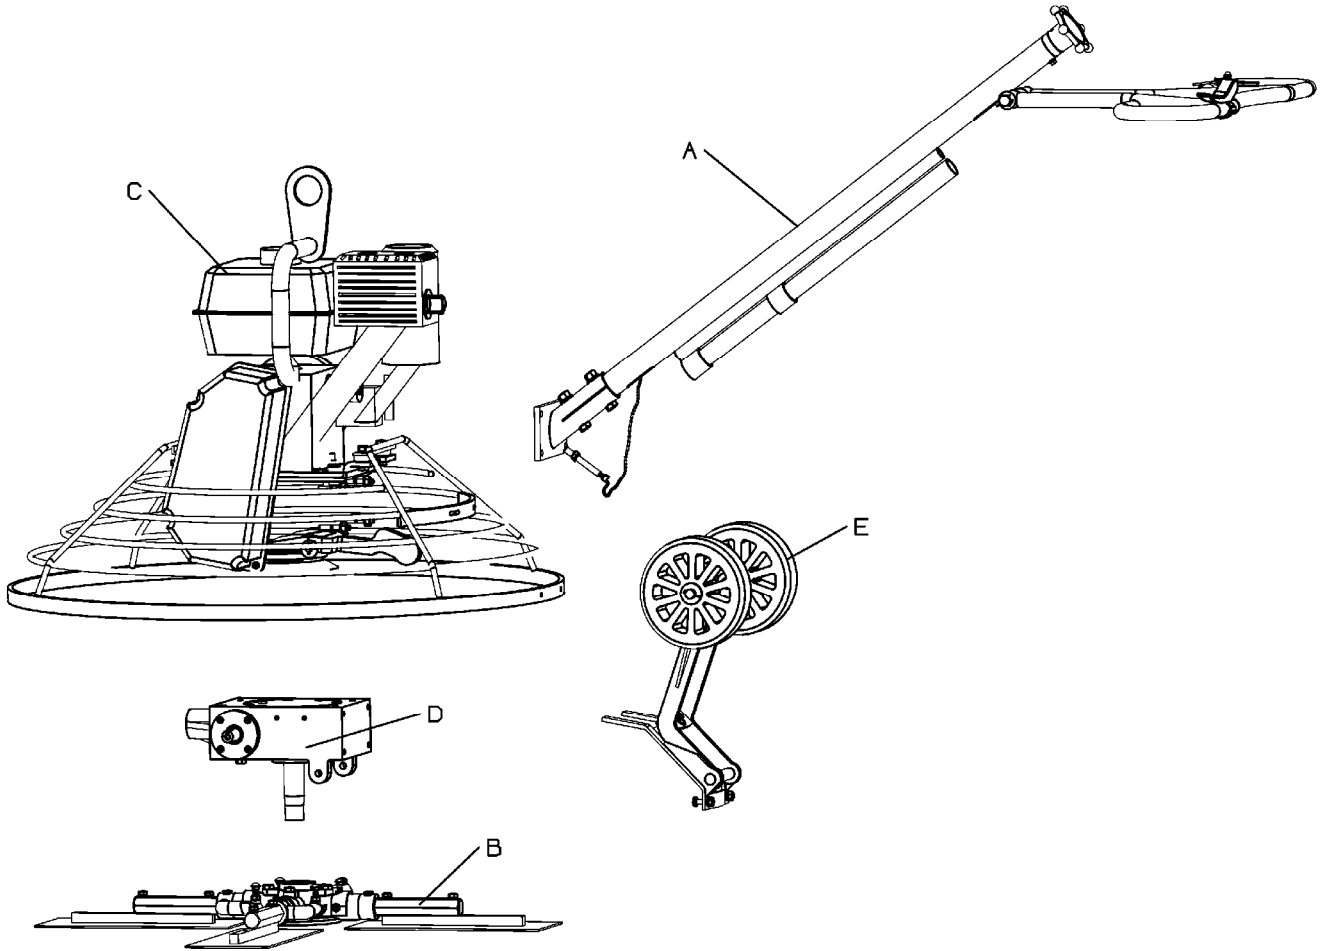

**Parts Book**

**Walk-behind Power Trowel**

**CT436 Series**

**CT442 Series**

**CT446 Series**

ITEM NO.	PART NO.	QTY	DESCRIPTION
A	T43601000A	1	Handle Assy., CT436
	T43601000B	1	Handle Assy, CT442/CT446
B	T43602000A	1	Spider Plate Assy., CT436
	T43602000B	1	Spider Plate Assy., CT442
	T43602000C	1	Spider Plate Assy., CT446
C	T43603000A	1	Engine and Protective Frame, CT436
	T43603000B	1	Engine and Protective Frame, CT442
	T43603000C	1	Engine and Protective Frame, CT446
D	T43604000A	1	Gearbox Kit, CT436
	T43604000B	1	Gearbox Kit, CT442/CT446
E	T43605000	1	Trolley Wheel Kit, Optional, CT436

**Walk-behind Power Trowel Parts List**

**CT436/CT442/CT446**

ITEM NO.	PART NO.	QTY	DESCRIPTION
1	00889010	5	Lock Nut, M10
2	00097010	5	Washer
3	T43601001A	1	Cable, CT436
	T43601001B	1	Cable, CT442/446
4	00879005-35	1	Cotter Pin, 5x35
5	00070006-10	1	Socket Head Screw, M6x10
6	00093006	1	Spring Washer
7	T43601002	1	Pitch Nut
8	T43601003	1	Shaft, Pitch Control
9	00097014	1	Washer
10	T43601004	1	Bearing Holder
11	T43601005	1	Hex Head Screw, M6x12
12	00093006	1	Spring Washer
13	00097006	1	Washer
14	00051103	1	Bearing
15	00879005-40	1	Cotter Pin, 5x40
16	T43601006	1	Pitch Control Knob
17	00889012	2	Lock Nut, M12
18	00097012	2	Washer
19	05782012-65	2	Hex Head Screw, M12x65
20	T43601007	1	Pulley
21	00119010-30	1	Cotter Pin, 10x30
22	T43601008	1	Handle Pipe
23	00897010-40	4	Screw, M10x40
24	T43601009	1	Bracket
25	T43601010A	1	Handle, CT436
	T43601010B	1	Handle, CT442/CT446
26	T43601011A	1	Lifting Tube, CT436
	T43601011B	1	Lifting Tube, CT442/CT446
27	05782012-130	1	Hex Head Screw, M12x130
28	00923012	1	Nut, M12
29	00097012	1	Washer
30	T43601012	1	Throttle Lever Assy.
31	T43601013	1	Adjustable Handle
32	T43601014	1	Safety Stop Switch
33	T43601015	1	Clamp