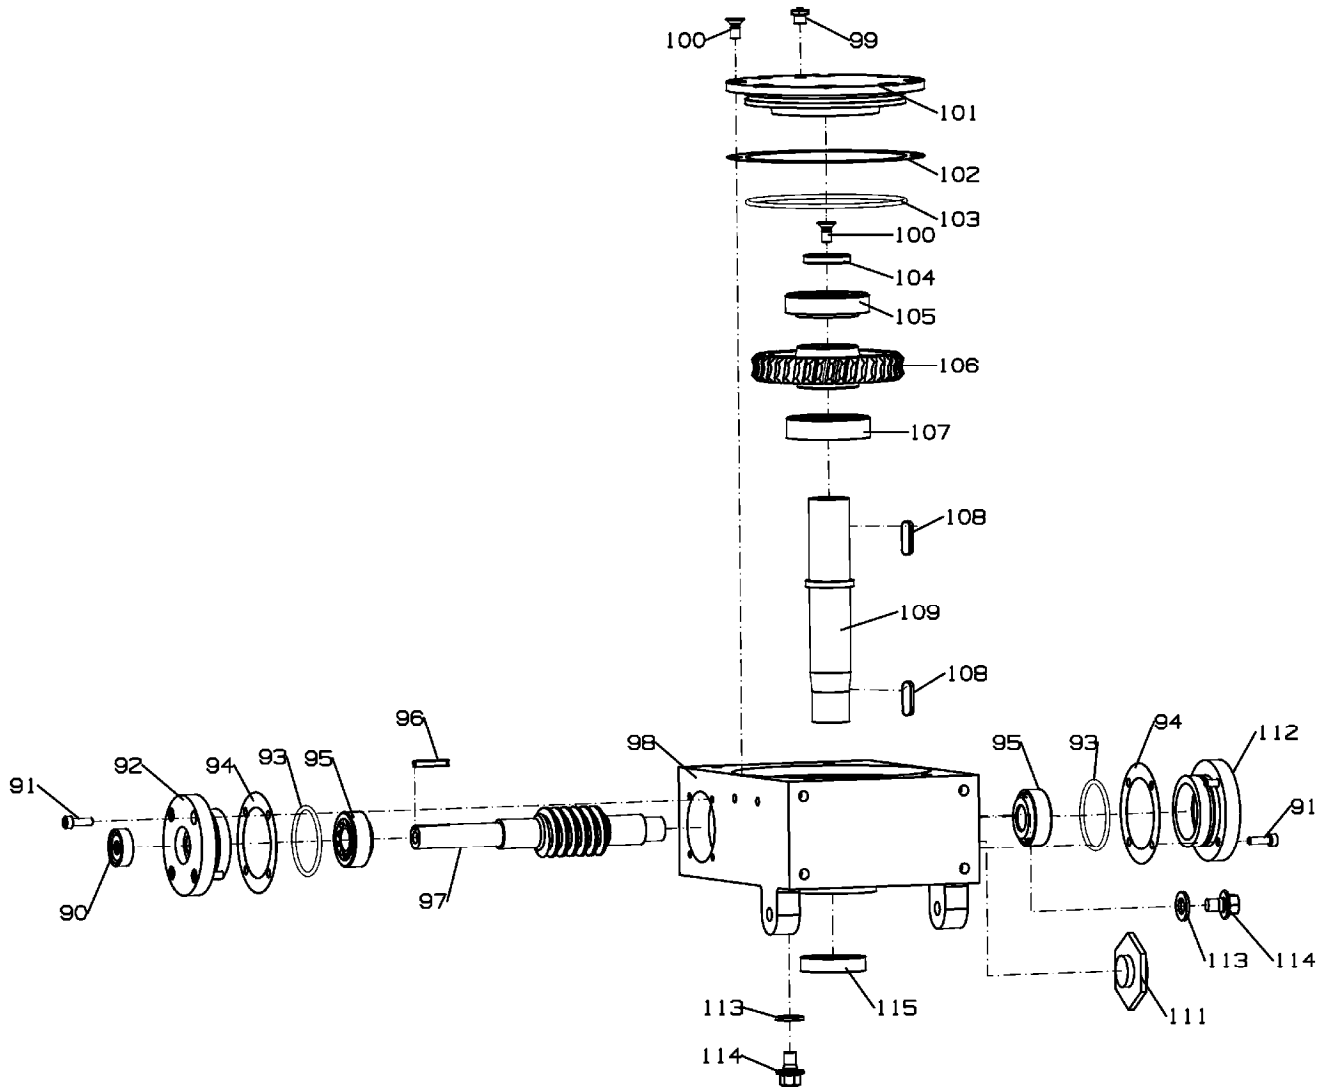

Walk-behind Power Trowel Parts List

CT436/CT442/CT446

ITEM NO.	PART NO.	QTY	DESCRIPTION
90	09877020-32	1	Oil Seal, 20x32x7
91	00070006-20	8	Socket Head Screw, M6x20
92	T43604001	1	Bearing Cover
93	01235055-3.1	2	O Ring, 55x3.1
94	T43604002	2	Washer
95	T43604003	2	Bearing
96	01096005-35	1	Key
97	T43604004	1	Worm
98	T43604005	1	Gearbox
99	T43604006	1	Valve
100	00070008-16	8	Hex Head Screw, M8x16
101	T43604007	1	Gearbox Cover
102	T43604008	1	Washer
103	01235135-3.5	1	O Ring, 135x3.5
104	T43604009	1	Washer
105	T43604010	1	Bearing
106	T43604011	1	Worm Gear
107	T43604012	1	Bearing
108	01096008-35	2	Key
109	T43604013	1	Shaft, Worm
110	T43604014	1	Plug (threaded)
111	T43604015	1	Sight Glass
112	T43604016	1	Bearing Cover
113	T43604017	1	Copper Washer
114	T43604018	1	Hex Head Screw, M12x1.5
115	09877035-54	1	Oil Seal, 35x54x8