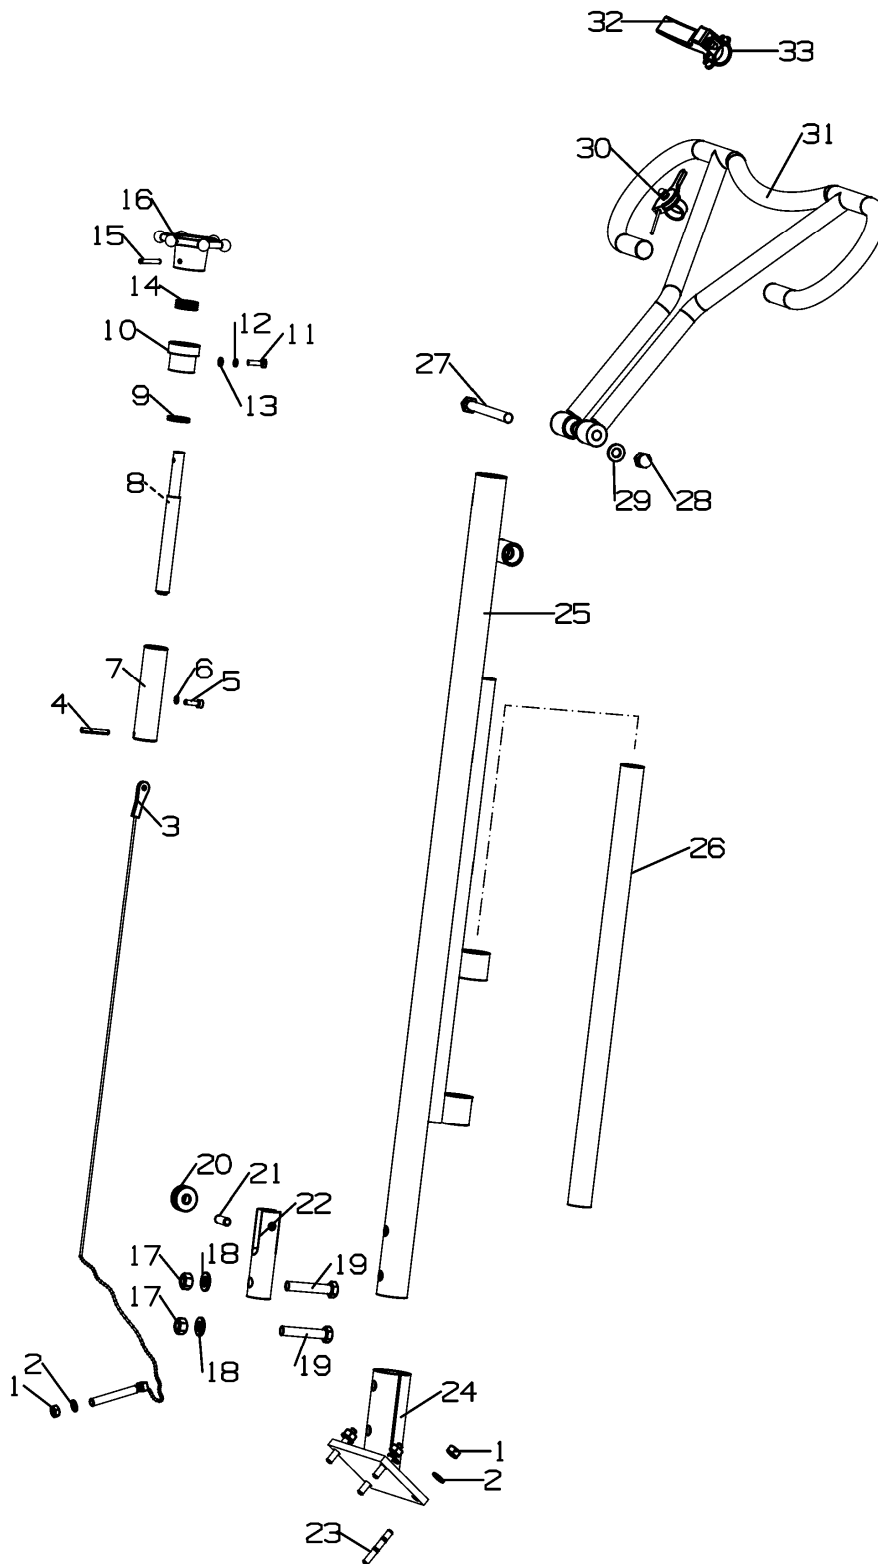

**Parts Book**

**Walk-behind Power Trowel**

**CT436 Series**

**CT442 Series**

**CT446 Series**

ITEM NO.	PART NO.	QTY	DESCRIPTION
A	T43601000A	1	Handle Assy., CT436
	T43601000B	1	Handle Assy, CT442/CT446
B	T43602000A	1	Spider Plate Assy., CT436
	T43602000B	1	Spider Plate Assy., CT442
	T43602000C	1	Spider Plate Assy., CT446
C	T43603000A	1	Engine and Protective Frame, CT436
	T43603000B	1	Engine and Protective Frame, CT442
	T43603000C	1	Engine and Protective Frame, CT446
D	T43604000A	1	Gearbox Kit, CT436
	T43604000B	1	Gearbox Kit, CT442/CT446
E	T43605000	1	Trolley Wheel Kit, Optional, CT436

**Walk-behind Power Trowel Parts List**

**CT436/CT442/CT446**

ITEM NO.	PART NO.	QTY	DESCRIPTION
1	00889010	5	Lock Nut, M10
2	00097010	5	Washer
3	T43601001A	1	Cable, CT436
	T43601001B	1	Cable, CT442/446
4	00879005-35	1	Cotter Pin, 5x35
5	00070006-10	1	Socket Head Screw, M6x10
6	00093006	1	Spring Washer
7	T43601002	1	Pitch Nut
8	T43601003	1	Shaft, Pitch Control
9	00097014	1	Washer
10	T43601004	1	Bearing Holder
11	T43601005	1	Hex Head Screw, M6x12
12	00093006	1	Spring Washer
13	00097006	1	Washer
14	00051103	1	Bearing
15	00879005-40	1	Cotter Pin, 5x40
16	T43601006	1	Pitch Control Knob
17	00889012	2	Lock Nut, M12
18	00097012	2	Washer
19	05782012-65	2	Hex Head Screw, M12x65
20	T43601007	1	Pulley
21	00119010-30	1	Cotter Pin, 10x30
22	T43601008	1	Handle Pipe
23	00897010-40	4	Screw, M10x40
24	T43601009	1	Bracket
25	T43601010A	1	Handle, CT436
	T43601010B	1	Handle, CT442/CT446
26	T43601011A	1	Lifting Tube, CT436
	T43601011B	1	Lifting Tube, CT442/CT446
27	05782012-130	1	Hex Head Screw, M12x130
28	00923012	1	Nut, M12
29	00097012	1	Washer
30	T43601012	1	Throttle Lever Assy.
31	T43601013	1	Adjustable Handle
32	T43601014	1	Safety Stop Switch
33	T43601015	1	Clamp