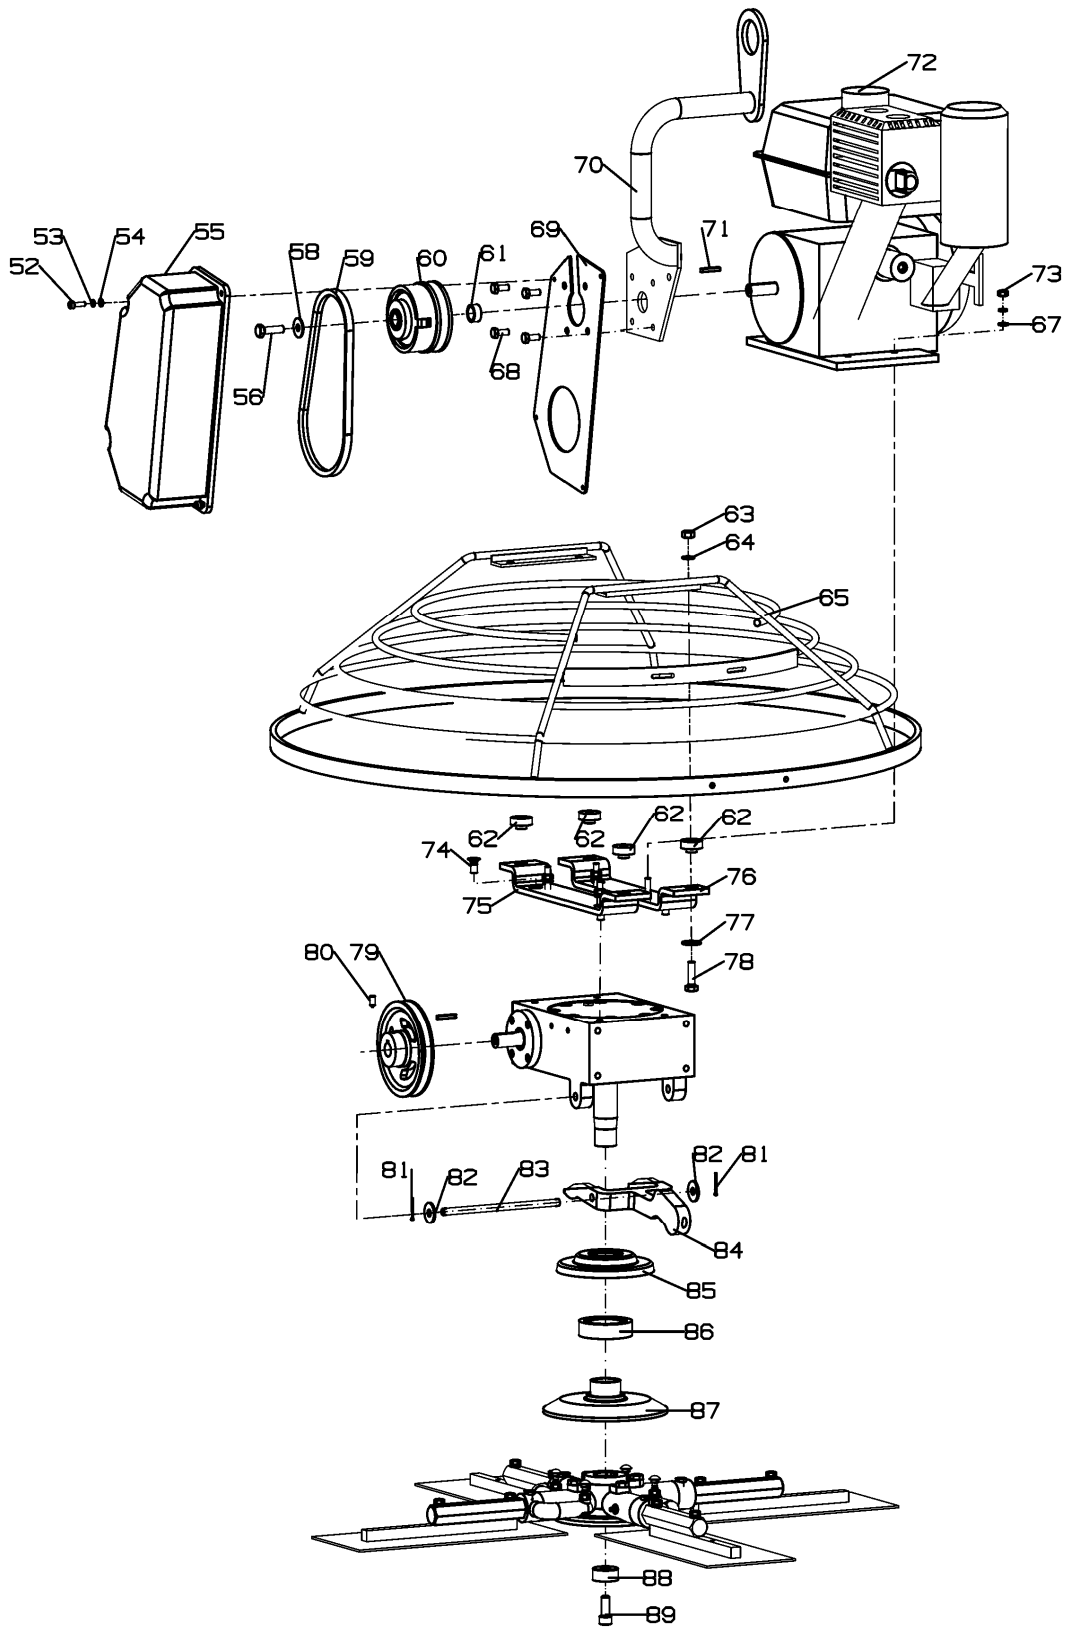

Walk-behind Power Trowel Parts List

CT436/CT442/CT446

ITEM NO.	PART NO.	QTY	DESCRIPTION
72	E00160H1	1	Engine, Honda GX160
	E00160U2	1	Engine, Honda GX160 U Type
	E00160FC	1	Engine, Chinese Petrol 5.5hp
	E00170RC	1	Engine, Robin EX17
	E00270H1	1	Engine, Honda GX270
	E00270U2	1	Engine, Honda GX270 U Type
	E00270RC	1	Engine, Chinese Petrol 9.0hp
	E00270FC	1	Engine, Robin EX27
73	06170008	4	Nut, M8
74	T43603010A	4	Screw, CT436
	T43603010B	8	Screw, CT442/CT446
75	T43603011A	1	Engine Mounted Plate, Left, CT436
	T43603011B	1	Engine Mounted Plate, Left, CT442/CT446
76	T43603012A	1	Engine Mounted Plate, Right, CT436
	T43603012B	1	Engine Mounted Plate, Right, CT442/CT446
77	00096010-28	4	Washer
78	05783010-35	4	Hex Head Screw, M10x35
79	T43603013	1	Pulley
80	00078008-16	1	Socket Head Screw, M8x16
81	00091002-25	2	Pin
82	00096010-28	2	Washer
83	T43603014	1	Pin
84	T43603015	1	Yoke
85	T43603016	1	Bearing Holder
86	T43603017	1	Bearing
87	T43603018	1	Blade Lifting Ring
88	T43603019	1	Washer
89	00070012-30	1	Socket Head Screw, M12x30