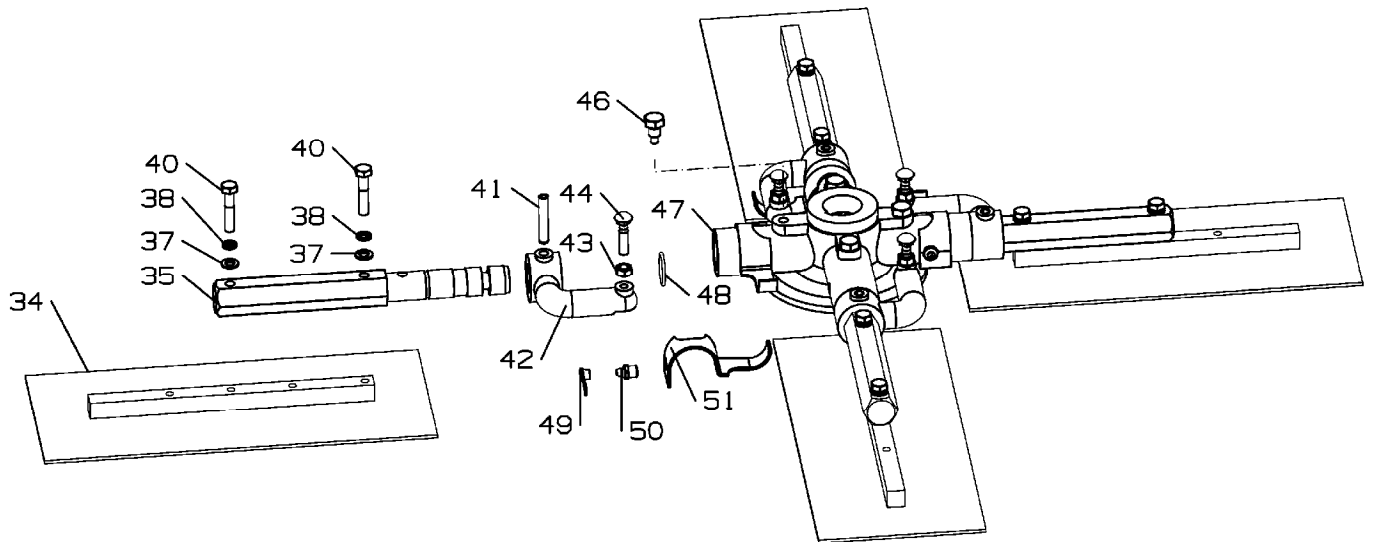

**Parts Book**

**Walk-behind Power Trowel**

**CT436 Series**

**CT442 Series**

**CT446 Series**

ITEM NO.	PART NO.	QTY	DESCRIPTION
A	T43601000A	1	Handle Assy., CT436
	T43601000B	1	Handle Assy, CT442/CT446
B	T43602000A	1	Spider Plate Assy., CT436
	T43602000B	1	Spider Plate Assy., CT442
	T43602000C	1	Spider Plate Assy., CT446
C	T43603000A	1	Engine and Protective Frame, CT436
	T43603000B	1	Engine and Protective Frame, CT442
	T43603000C	1	Engine and Protective Frame, CT446
D	T43604000A	1	Gearbox Kit, CT436
	T43604000B	1	Gearbox Kit, CT442/CT446
E	T43605000	1	Trolley Wheel Kit, Optional, CT436

**Walk-behind Power Trowel Parts List**

**CT436/CT442/CT446**

ITEM NO.	PART NO.	QTY	DESCRIPTION
1	00889010	5	Lock Nut, M10
2	00097010	5	Washer
3	T43601001A	1	Cable, CT436
	T43601001B	1	Cable, CT442/446
4	00879005-35	1	Cotter Pin, 5x35
5	00070006-10	1	Socket Head Screw, M6x10
6	00093006	1	Spring Washer
7	T43601002	1	Pitch Nut
8	T43601003	1	Shaft, Pitch Control
9	00097014	1	Washer
10	T43601004	1	Bearing Holder
11	T43601005	1	Hex Head Screw, M6x12
12	00093006	1	Spring Washer
13	00097006	1	Washer
14	00051103	1	Bearing
15	00879005-40	1	Cotter Pin, 5x40
16	T43601006	1	Pitch Control Knob
17	00889012	2	Lock Nut, M12
18	00097012	2	Washer
19	05782012-65	2	Hex Head Screw, M12x65
20	T43601007	1	Pulley
21	00119010-30	1	Cotter Pin, 10x30
22	T43601008	1	Handle Pipe
23	00897010-40	4	Screw, M10x40
24	T43601009	1	Bracket
25	T43601010A	1	Handle, CT436
	T43601010B	1	Handle, CT442/CT446
26	T43601011A	1	Lifting Tube, CT436
	T43601011B	1	Lifting Tube, CT442/CT446
27	05782012-130	1	Hex Head Screw, M12x130
28	00923012	1	Nut, M12
29	00097012	1	Washer
30	T43601012	1	Throttle Lever Assy.
31	T43601013	1	Adjustable Handle
32	T43601014	1	Safety Stop Switch
33	T43601015	1	Clamp