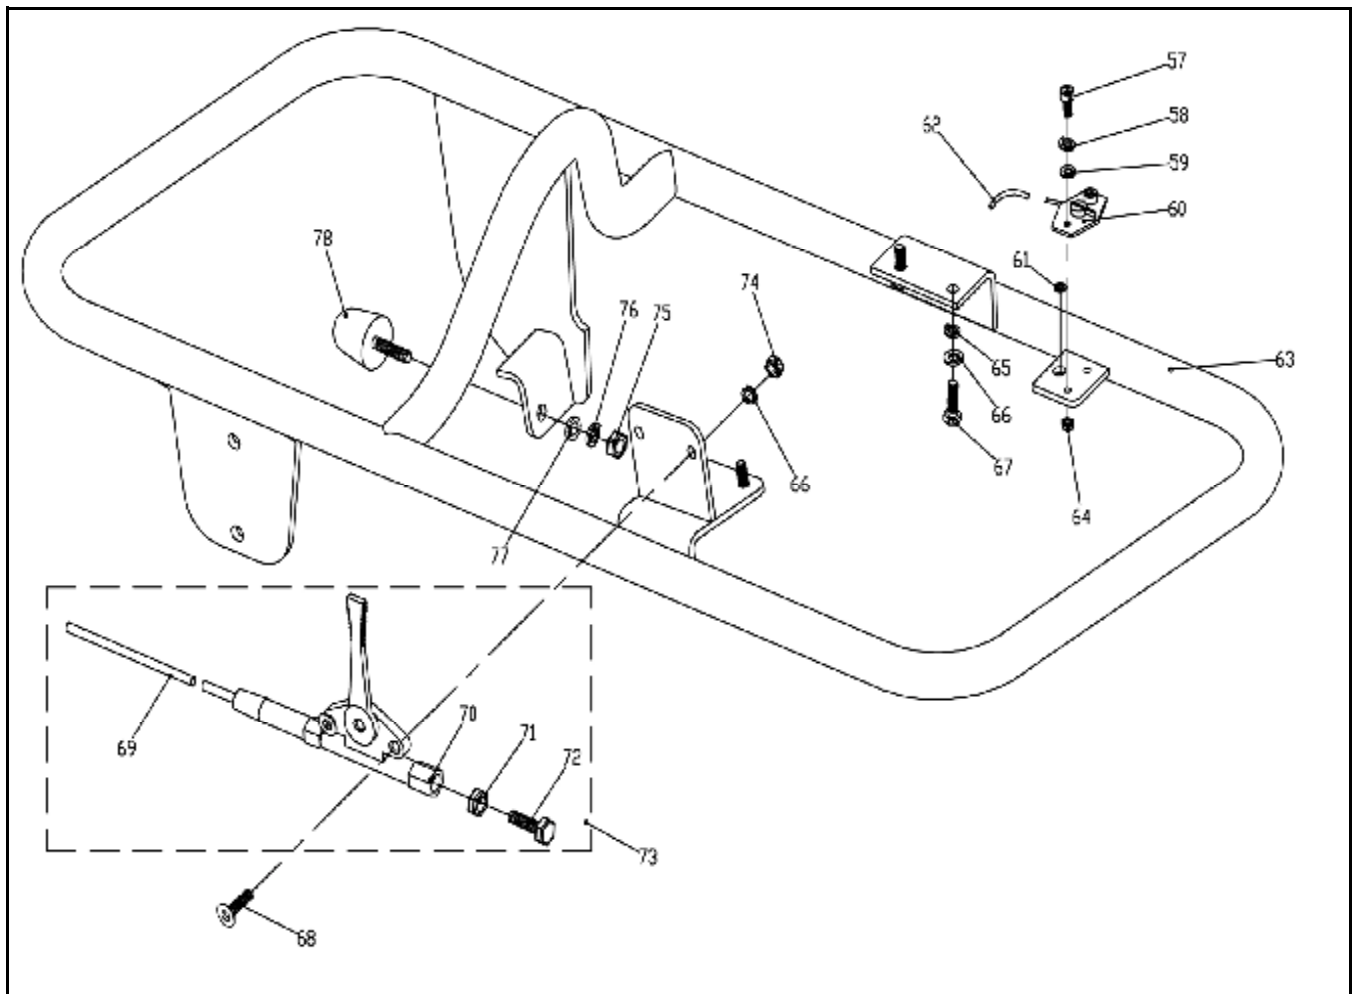

MR60 PARTS LIST 3

ITEM NO.	PART NO.	DESCRIPTION	QTY	REMARK
57	GB818-M4×16	BOLT M4X16	2	
58	GB93-4	SPRING WASHER 4	2	
59	GB97.1-4	FLAT WASHER 4	2	
60	MRS80-809915	ON OFF SWITCH	1	
61	MRS80-809917	SLEEVE	1	
62	MRS80-809916	CABLE	1	
63	MRS62-5001	HANDLE	1	
64	GB808-M4	HEX NUT M4	2	
65	GB93-6	SPRING WASHER 6	8	
66	GB97.1-6	FLAT WASHER 6	10	
67	GB5783-M6×16	HEX BOLT M6X16	8	
68	GB70.3-M6×14	HEX BOLT M6X14	2	
69	MRS62-9910-02	THROTTLE CABLE	1	
70	MRS62-9910-01	THROTTLE LEVER	1	
71	GB41-M6	HEX NUT M6	1	
72	GB5783-M6×30	HEX BOLT M6X30	1	
73	MRS62-9910	THROTTLE CONTROL ASSY.	1	
74	GB889-M6	HEX NUT M6	2	
75	GB889-M8	HEX NUT M8	1	
76	GB93-8	SPRING WASHER 8	1	
77	GB97.1-8	SPRING WASHER 8	1	
78	MRS80-805004	RUBBER	1