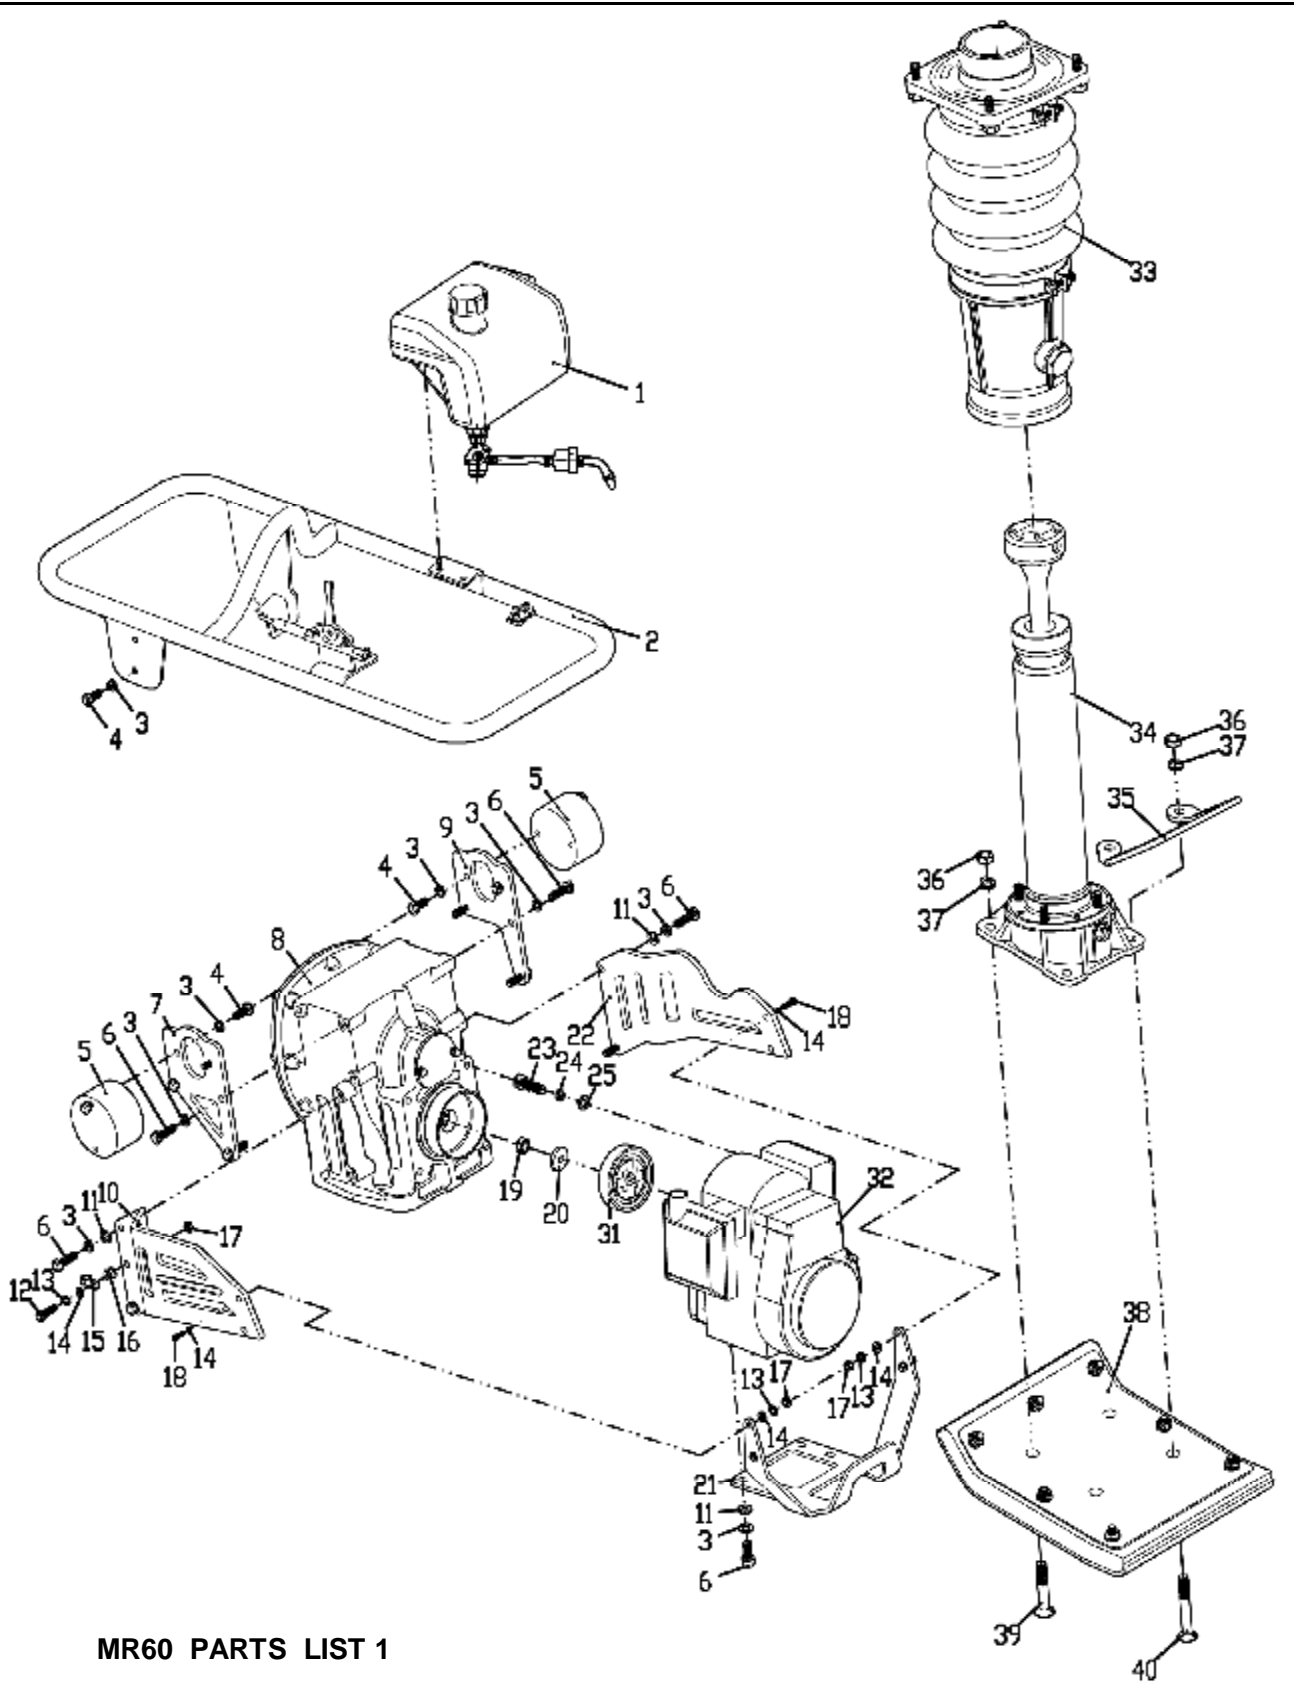

MASALTA®

PARTS LIST

TAMPING RAMMER

MR60H MR60R

MR60 PARTS LIST 1

MR60 PARTS LIST 1

ITEM NO.	PART NO.	DESCRIPTION	QTY	REMARK
1	MRS62-1000	FUEL TANK ASSY.	1	
2	MRS62-5001-A	HANDLE ASSY	1	
3	GB93-8	SPRING WASHER 8	18	
4	GB5783-M8×20	HEX BOLT M8X20	8	
5	MRS62-6000	VIBRATION DAMPER	2	
6	GB5783-M8×30	HEX BOLT M8X30	14	
7	MRS62-5003L	BRACKET SET, LEFT	1	
8	MRS62-4000	CRANCK CASE ASSY.	1	
9	MRS62-5003R	BRACKET SET, RIGHT	1	
10	MRS62-5104HL	PROTECTIVE FRAME, LEFT FOR HONDA ENGINE	1	
	MRS62-5104H8RL	PROTECTIVE FRAME, LEFT FOR ROBIN ENGINE	1	
11	GB97.1-8	FLAT WASHER 8	4	
12	GB5783-M6*45	HEX BOLT M6X45	1	
13	GB93-6	SPRING WASHER 6	5	
14	GB97.1-6	FLAT WASHER 6	5	
15	100005-φ6	CLAMP	1	
16	MRS62-5101	WASHER	1	
17	GB889-M6	HEX NUT M6	5	
18	GB818-M6×20	BOLT M6X20	4	
19	MRS80-811101	NUT	1	
20	MRS80-809006	WASHER	1	
21	MRS62-5105H	SIDE PROCTIVE COVER FOR HONDA ENGINE	1	
	MRS62-5105R	SIDE PROCTIVE COVER FOR ROBIN ENGINE	1	
22	MRS62-5104HH	PROTECTIVE FRAME, RIGHT FOR HONDA ENGINE	1	
	MRS62-5104HR	PROTECTIVE FRAME, RIGHT FOR ROBIN ENGINE	1	
23	GB5783-M8*40	HEX BOLT M8X40 FOR HONDA ENGINE KR4	4	
	GB5783-M10*40	HEX BOLT M10X40 HONDA KR4	4	
	GB5783-M10*35	HEX BOLT M10X35 FOR ROBIN ENGINE	4	
24	GB93-8	SPRING WASHER 8 FOR HONDA KR4	4	
	GB93-10	SPRING WASHER 10 FOR HONDA KRB4 AND RO	4	
25	GB97.1-8	FLAT WASHER 8 FOR HONDA KR4	4	
	GB97.1-10	FLAT WASHER 10 FOR HONDA KRB4 AND ROBI	4	
31	MRS80-809000	CLUTCH	1	
32	GX100	HONDA ENGINE	1	
	EH-09	ROBIN ENGINE	1	
33	MRS62-3200	GUIDE CYLINDER ASSY.	1	
34	MRS62-3100	SPRING CYLINDER ASSY.	1	
35	MRS62-2006	MANUAL LIFTING HOOK	1	
36	GB889-M12	HEX NUT M12	4	
37	GB93-12	SPRING WASHER 12	4	
38	MRS62-2000	SHOE PLATE ASSY.	1	
39	MRS80-802004-70	BOLT	2	
40	MRS80-802004-75	BOLT	2	