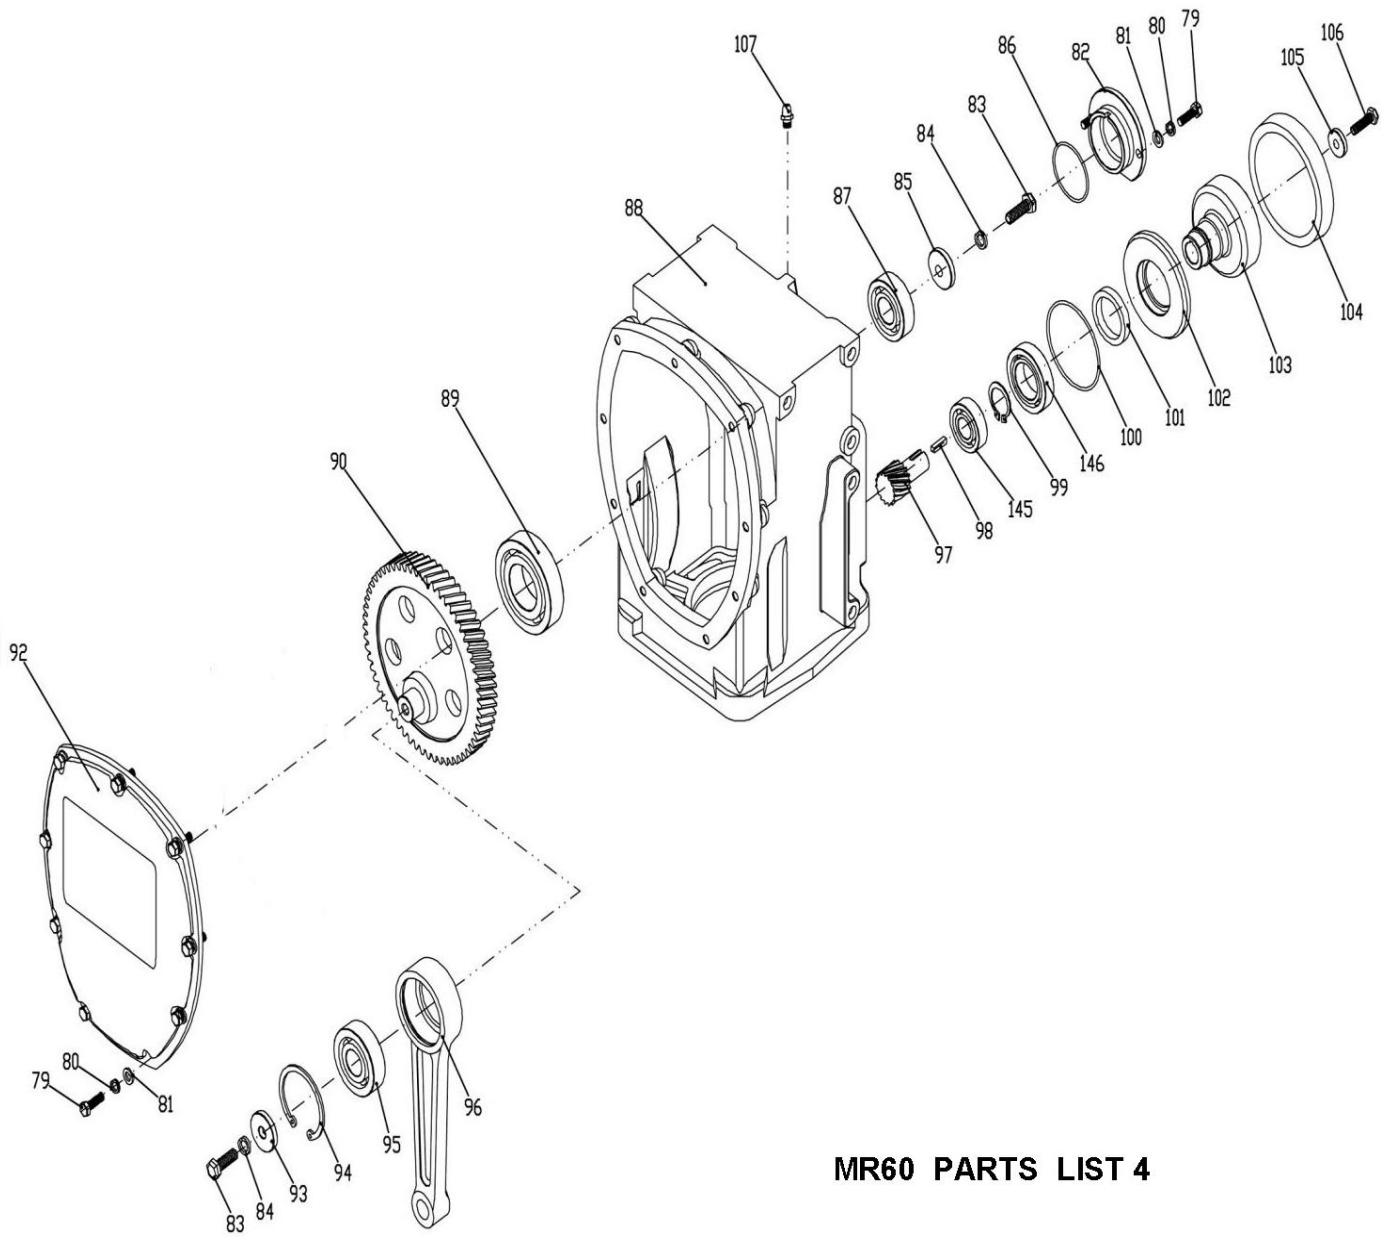

MR60 PARTS LIST 4

MR60 PARTS LIST 4

ITEM NO.	PART NO.	DESCRIPTION	QTY	REMARK
79	GB5783-M6×20	HEX BOLT M6X20	11	
80	GB93-6	SPRING WASHER 6	11	
81	GB97.1-6	FLAT WASHER 6	11	
82	MRS80-804004B	BEARING COVER FOR HONDA KRB4 ENGINE	1	
	MRS80-804004	BEARING COVER FOR HONDA KR4 AND ROBIN	1	
83	GB5783-M8×25	HEX BOLT M8X25	2	
84	GB93-8	SPRING WASHER 8	2	
85	MRS80-804102	WASHER	1	
86	60CLX-OXQ-1	O-RING	1	
87	60CLX-ZC-1	BEARING	1	
88	MRS62-4001	CRANK CASE	1	
89	60CLX-ZC-2	BEARING	1	
90	MRS80-804101A	CRANK GEAR	1	
92	MRS62-4002	GEAR COVER	1	
93	MRS80-804302	WASHER	1	
94	GB893.1-52	RETAINING RING 52	1	
95	60CLX-ZC-3	BEARING	1	
96	MRS80-804301B	CONNECTING ROD	1	
97	MRS80-804201B	GEAR SHAFT	1	
98	GB1096-4×12	KEY	1	
99	GB894.1-35	RETAINING RING 35	1	
100	60CLX-OXQ-2	O-RING	1	
101	60CLX-CXMFQ	GASKET	1	
102	MRS80-808000C	SPACER FOR HONDA KRB4 ENGINE	1	
	MRS80-808000B	SPACER FOR HONDA KR4 AND ROBIN ENGI	1	
103	MRS80-807000A	CLUTCH DRUM	1	
104	MRS80-808001	SPACER ONLY FOR HONDA KRB4 ENGINE	1	
105	MRS80-804202	WASHER	1	
106	GB5783-M8×30	HEX BOLT M8X30	1	
107	GB1152-M6	EXHUAST	1	
145	T276-6204	BEARING	1	
146	T278-6007Z	BEARING	1