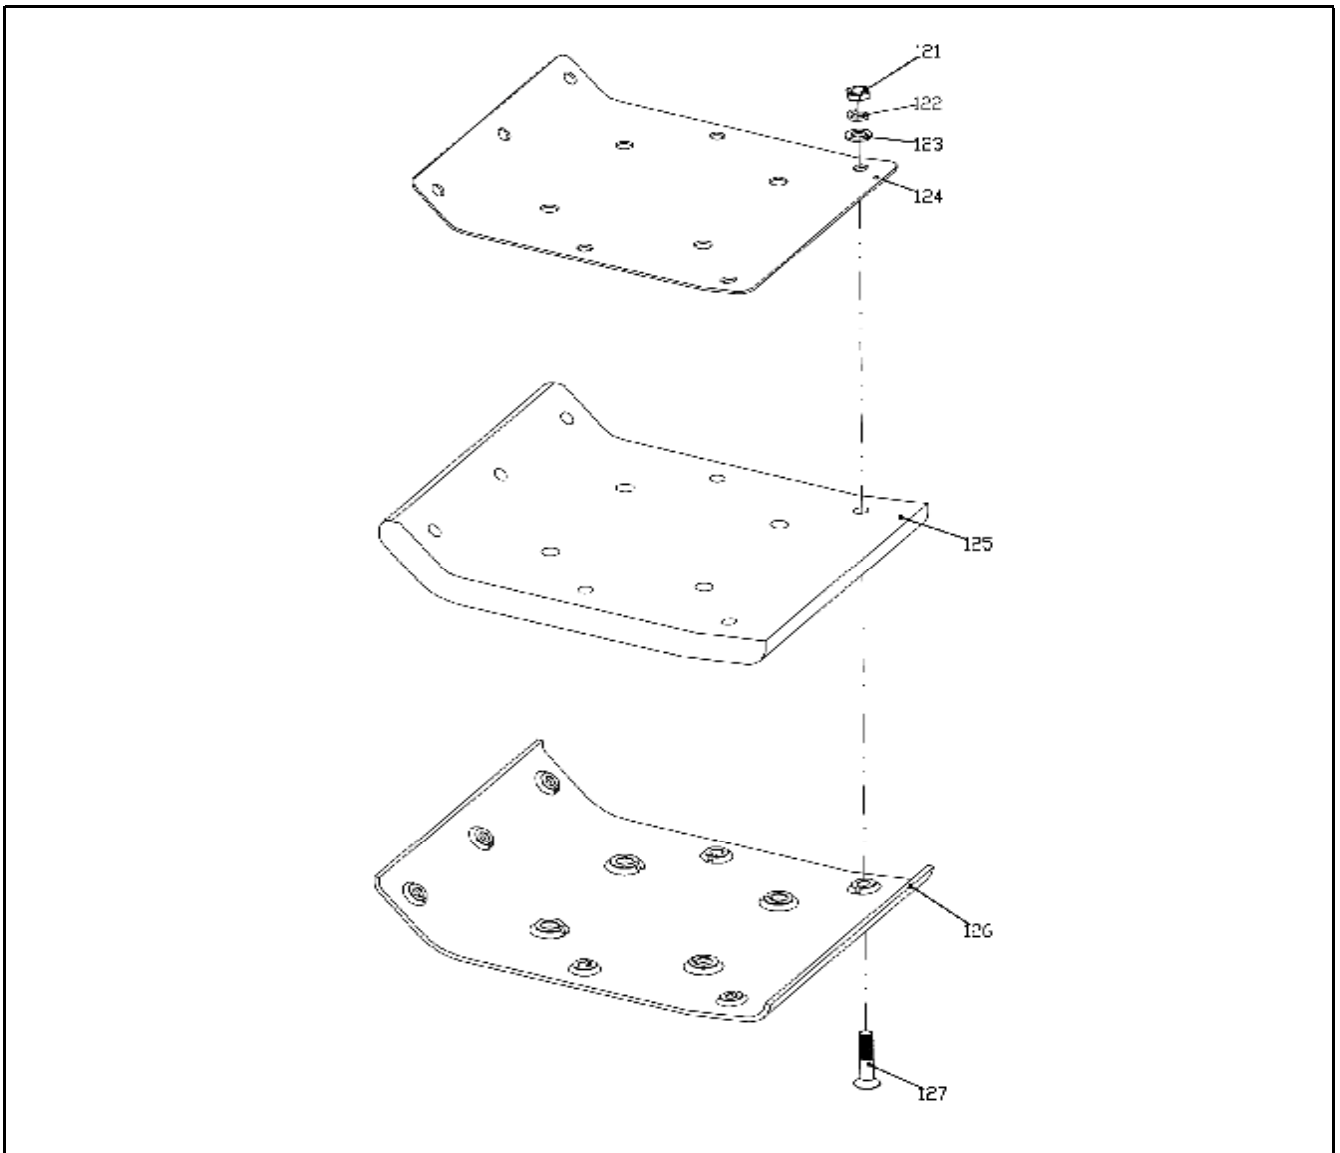

MR60 PARTS LIST 6

ITEM NO.	PART NO.	DESCRIPTION	QTY	REMARK
121	GB889-M10	HEX NUT M10	7	
122	GB93-10	SPRING WASHER 10	7	
123	GB97.1-10	FLAT WASHER 10	7	
124	MRS962-2003	FOOT COVER	1	
125	MRS62-2002	FOOT	1	
126	MRS62-2001	METAL SHEET	1	
127	MRS680-802005	BOLT	7