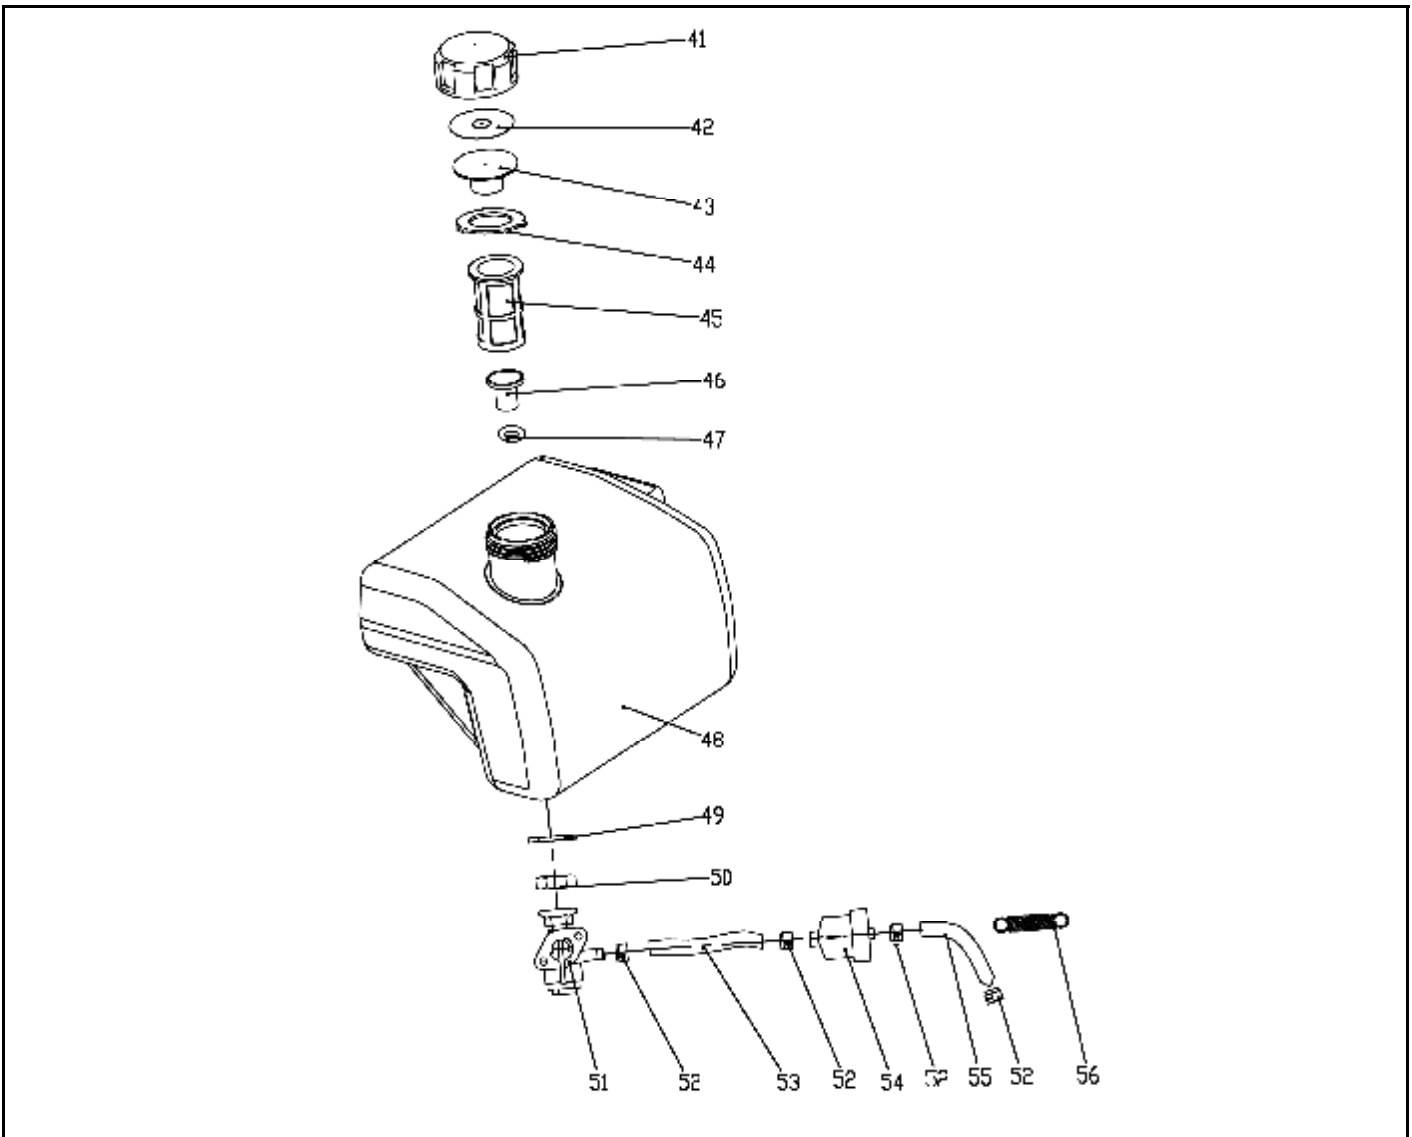

MASALTA®

PARTS LIST

TAMPING RAMMER

MR60H MR60R

MR60 PARTS LIST 1

MR60 PARTS LIST 1

ITEM NO.	PART NO.	DESCRIPTION	QTY	REMARK
1	MRS62-1000	FUEL TANK ASSY.	1	
2	MRS62-5001-A	HANDLE ASSY	1	
3	GB93-8	SPRING WASHER 8	18	
4	GB5783-M8×20	HEX BOLT M8X20	8	
5	MRS62-6000	VIBRATION DAMPER	2	
6	GB5783-M8×30	HEX BOLT M8X30	14	
7	MRS62-5003L	BRACKET SET, LEFT	1	
8	MRS62-4000	CRANCK CASE ASSY.	1	
9	MRS62-5003R	BRACKET SET, RIGHT	1	
10	MRS62-5104HL	PROTECTIVE FRAME, LEFT FOR HONDA ENGINE	1	
	MRS62-5104H8RL	PROTECTIVE FRAME, LEFT FOR ROBIN ENGINE	1	
11	GB97.1-8	FLAT WASHER 8	4	
12	GB5783-M6*45	HEX BOLT M6X45	1	
13	GB93-6	SPRING WASHER 6	5	
14	GB97.1-6	FLAT WASHER 6	5	
15	100005-φ6	CLAMP	1	
16	MRS62-5101	WASHER	1	
17	GB889-M6	HEX NUT M6	5	
18	GB818-M6×20	BOLT M6X20	4	
19	MRS80-811101	NUT	1	
20	MRS80-809006	WASHER	1	
21	MRS62-5105H	SIDE PROCTIVE COVER FOR HONDA ENGINE	1	
	MRS62-5105R	SIDE PROCTIVE COVER FOR ROBIN ENGINE	1	
22	MRS62-5104HH	PROTECTIVE FRAME, RIGHT FOR HONDA ENGINE	1	
	MRS62-5104HR	PROTECTIVE FRAME, RIGHT FOR ROBIN ENGINE	1	
23	GB5783-M8*40	HEX BOLT M8X40 FOR HONDA ENGINE KR4	4	
	GB5783-M10*40	HEX BOLT M10X40 HONDA KR4	4	
	GB5783-M10*35	HEX BOLT M10X35 FOR ROBIN ENGINE	4	
24	GB93-8	SPRING WASHER 8 FOR HONDA KR4	4	
	GB93-10	SPRING WASHER 10 FOR HONDA KRB4 AND RO	4	
25	GB97.1-8	FLAT WASHER 8 FOR HONDA KR4	4	
	GB97.1-10	FLAT WASHER 10 FOR HONDA KRB4 AND ROBI	4	
31	MRS80-809000	CLUTCH	1	
32	GX100	HONDA ENGINE	1	
	EH-09	ROBIN ENGINE	1	
33	MRS62-3200	GUIDE CYLINDER ASSY.	1	
34	MRS62-3100	SPRING CYLINDER ASSY.	1	
35	MRS62-2006	MANUAL LIFTING HOOK	1	
36	GB889-M12	HEX NUT M12	4	
37	GB93-12	SPRING WASHER 12	4	
38	MRS62-2000	SHOE PLATE ASSY.	1	
39	MRS80-802004-70	BOLT	2	
40	MRS80-802004-75	BOLT	2	