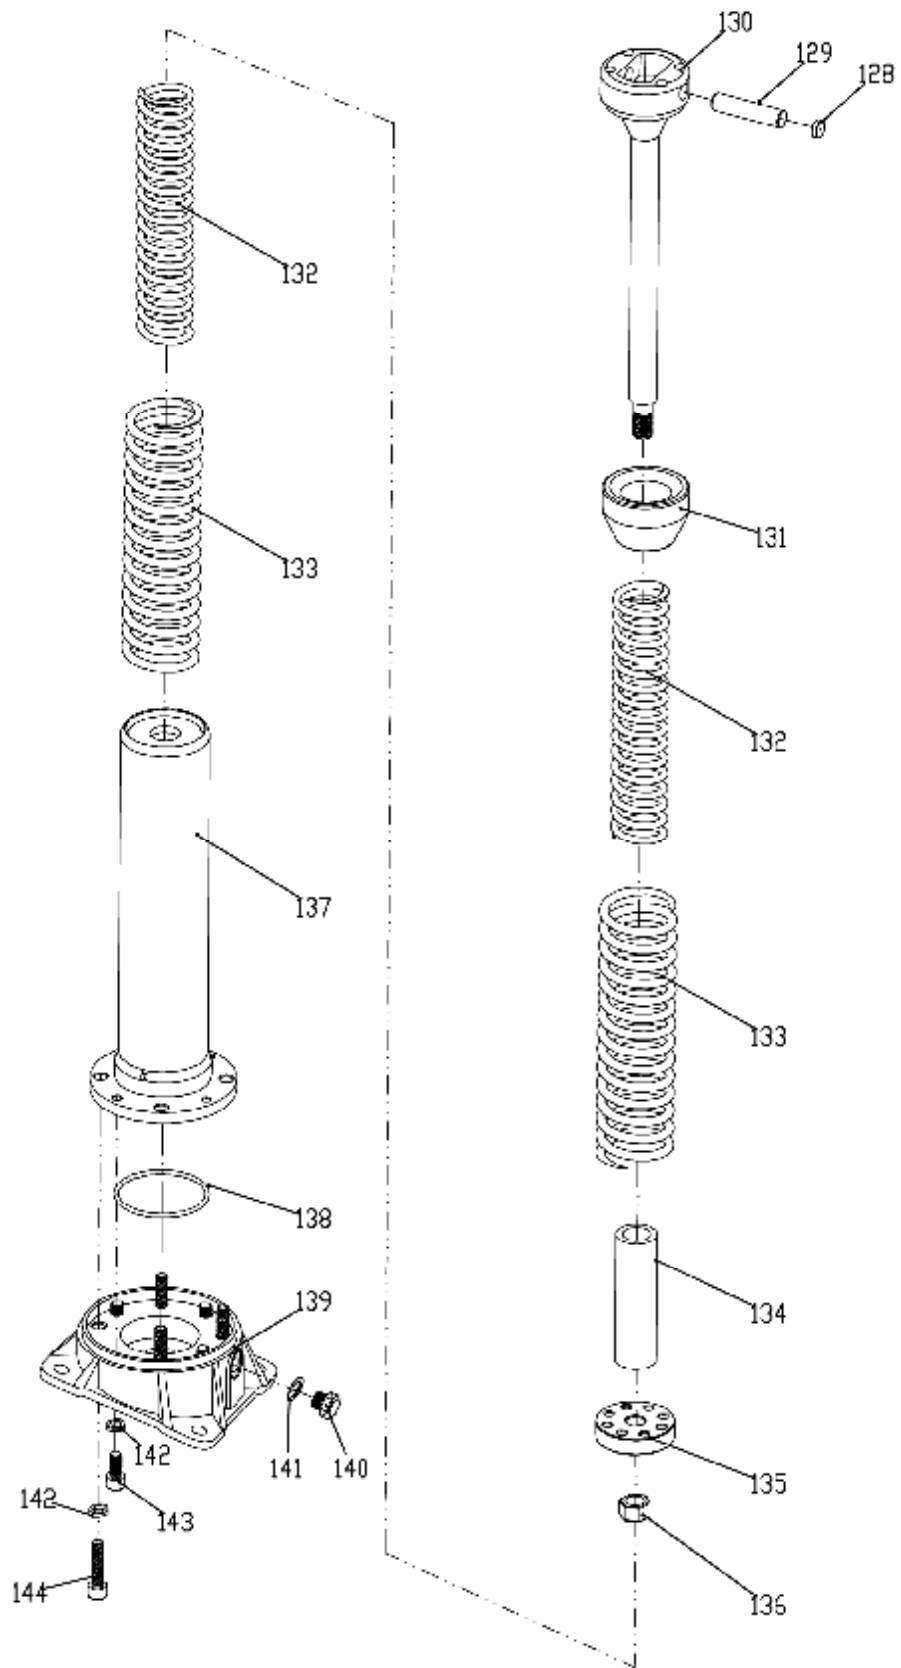

MR60 PARTS LIST 7

MR60 PARTS LIST 7

ITEM NO.	PART NO.	DESCRIPTION	QTY	REMARK
128	MRS62-3303	PLUG	2	
129	MRS62-3302	PISTON PIN	1	
130	MRS62-3301	PISTON ROD	1	
131	MRS62-3304	STOPPER, UPPER	1	
132	MRS62-3002	SPRING, INNER	2	
133	MRS62-3001	SPRING, OUTER	2	
134	MRS62-3305	STOPPER, LOWER	1	
135	MRS62-3104	PISTON END	1	
136	GB889-M16×1.5	HEX NUT M16	1	
137	MRS62-3101	SPRING CYLINDER	1	
138	60XDXZH-OXQ	O-RING	1	
139	MRS62-3101	FOOT PLATE	1	
140	JN/ZQ4450-M14×1.5	PLUG THREADED	1	
141	MRS80-803112	GASKET	1	
142	GB93-10	SPRING WASHER 10	8	
143	GB70.1-M10×20	HEX BOLT M10X20	4	
144	GB70.1-M10×40	HEX BOLT M10X40	4