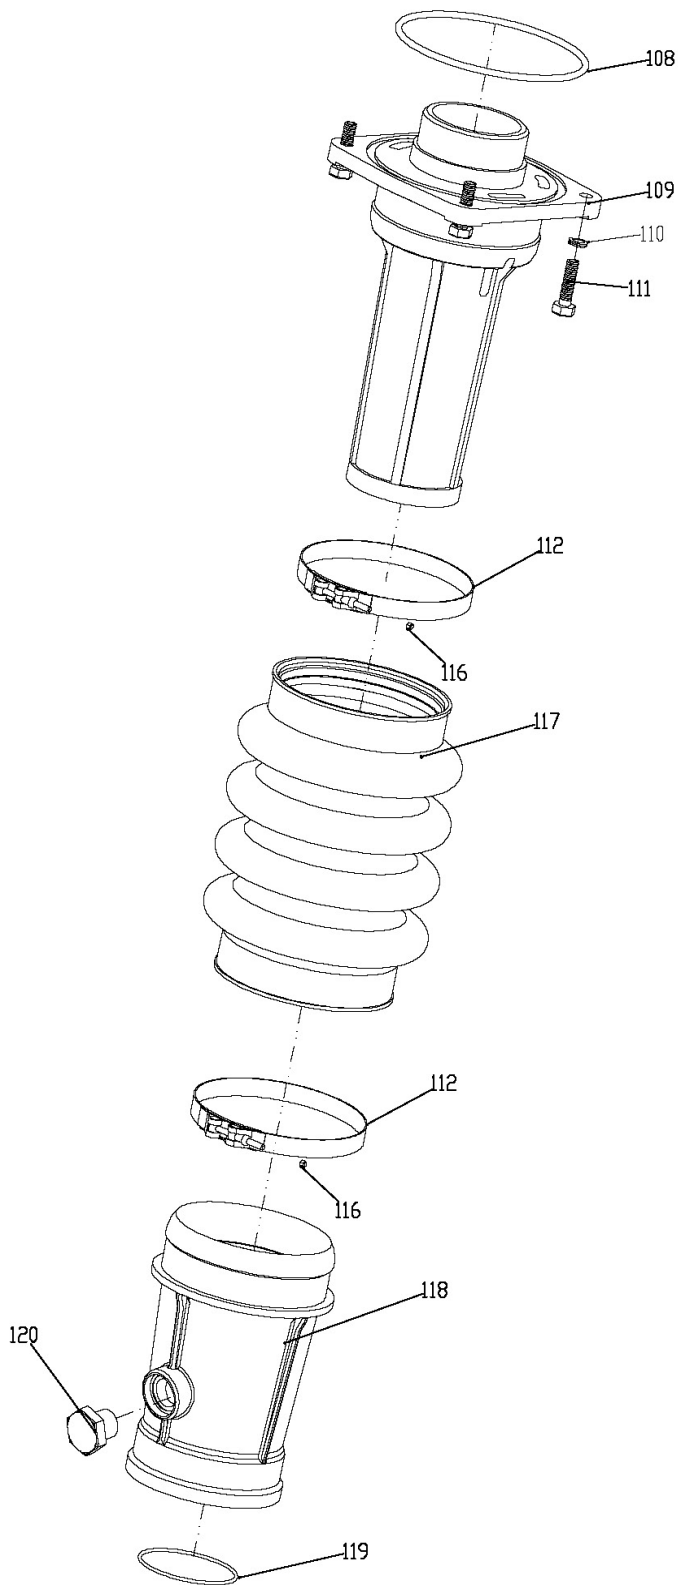

MR60 PARTS LIST 5

MR60 PARTS LIST 5

ITEM NO.	PART NO.	DESCRIPTION	QTY	REMARK
108	60DXTT-OXQ-1	O-RING	1	
109	MRS62-3201	GUIDE CYLINDER	1	
110	GB93-10	SPRING WASHER 10	4	
111	GB5783-M10×35	HEX BOLT M10X35	4	
112	TJBC146-154	BELLOW CLAMP	2	
116	GB889-M6	HEX NUT M6	2	
117	MRS62-3203	BELLOW	1	
118	MRS62-3111	SPRING CYLINDER	1	
119	60DXTT-OXQ-2	O-RING	1	
120	GB1160.2-M24×1.5	OIL LEVER GAUGE	1