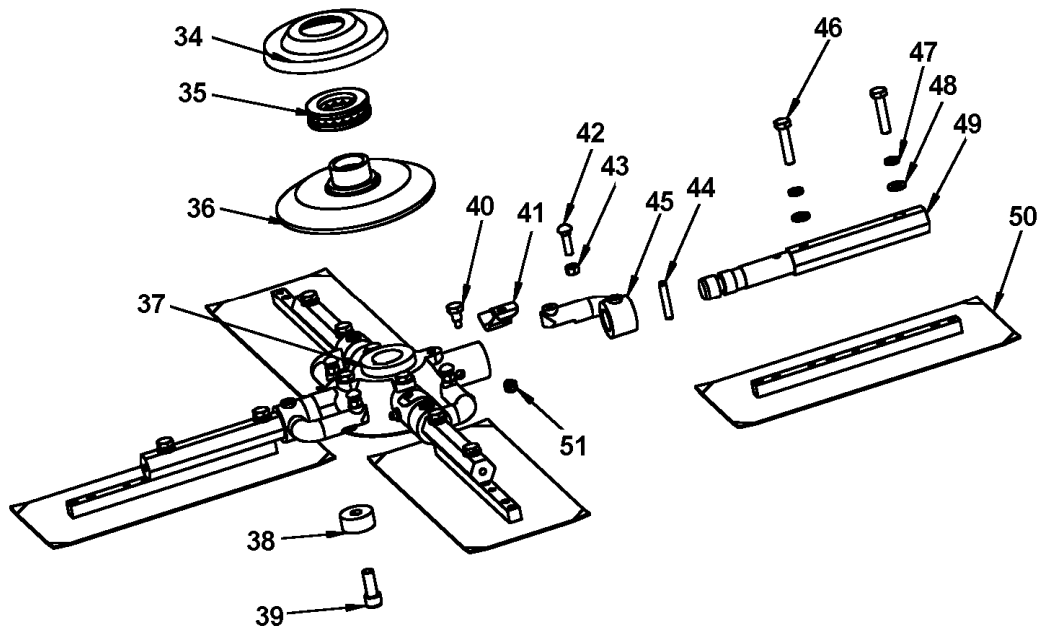

Parts Book

Ride-on Power Trowel

CRT836

ITEM NO.	PART NO.	DESCRIPTION	QTY
1	C83601001	Seat	1
2	C83601002	Bracket	1
3	C83601003	Lock Nut	2
4	C83601004	Socket Head Screw	2
5	C83601005	Control Instrument	1
6	C83601006	Bolt, Butterfly	4
7	C83601007	Bracket	2
8	C83601008	Screw	2
9	C83601009	Water Tank	1
10	C83601010	Housing	1
11	C83601011	Belt Cover	1
12	C83601012	Plate, Engine Mounted	1
13	C83601013	Plate	1
14	C83601014	Hex Head Screw	12
15	C83601015	Hex Head Screw	1
16	C83601016	On-off Switch	1
17	C83601017	Guard Ring	1
18	C83601018-1	Light, Front	2
	C83601018-2	Light, Back	1
19	C83601019	Pad	1
20	C83601020	Oil Tank	1
21	C83601021	Hex Head Screw	4
22	C83601022	Washer	4
23	C83601023	Hex Head Screw	4
24	C83601024	Battery	1
25	C83601025	Battery Box	1
26	C83601026	Front Plate	1
27	C83601027	Manual Steering Handle, Right	1
28	C83601028	Pitch Control	2
29	C83601029	Bracket	1
30	C83601030	Throttle Cable	1
31	C83601031	Pad, Throttle	1
32	C83601032	Trolley Wheel Assy.	1
33	C83601033	Manual Steering Handle, Left	1

ITEM NO.	PART NO.	DESCRIPTION	QTY
34	C83602034	Bearing Holder	2
35	C83602035	Bearing	2
36	C83602036	Blade Lifting Ring	2
37	C83602037	Spider Hub	2
38	C83602038	Washer	2
39	C83602039	Socket head Screw	2
40	C83602040	Bolt	8
41	C83602041-1	Spring, Left	4
	C83602041-2	Spring, Right	4
42	C83602042	Screw	8
43	C83602043	Hex Nut	8
44	C83602044	Pin	8
45	C83602045	Plug	8
46	C83602046	Hex head Screw	16
47	C83602047	Spring Washer	16
48	C83602048	Flat Washer	16
49	C83602049	Shaft	8
50	C83602050	Blade	8
51	C83602051	Oil Cup	8

ITEM NO.	PART NO.	DESCRIPTION	QTY
129	C83605129	Pitch Control Handle	2
130	C83605130	Pin	2
131	C83605131	Bearing	2
132	C83605132	Rod	2
133	C83605133	Bushing	2
134	C83605134	Flat Washer	2
135	C83605135	Tube	2
136	C83605136	Hex head Screw	2
137	C83605137	Tube	2
138	C83605138	Hex head Screw	4
139	C83605139	Hex Nut	4
140	C83605140	Socket head Screw	2
141	C83605141	Pin	2
142	C83605142	Cable	2