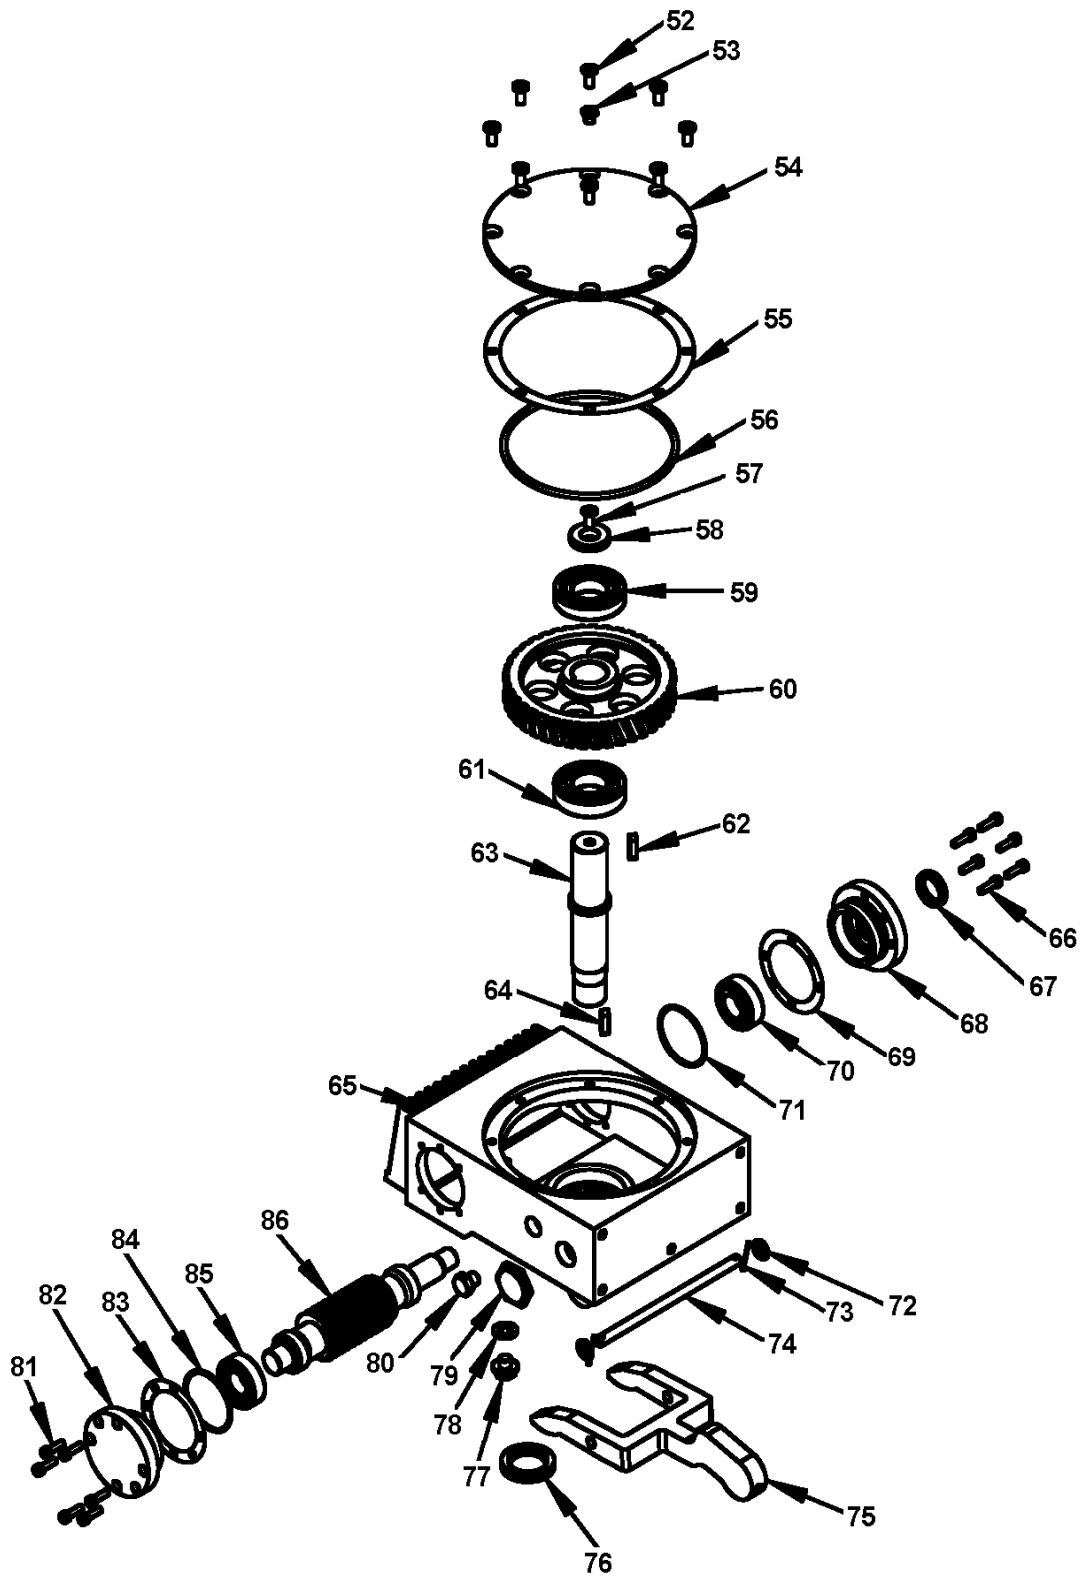

Parts Book

Ride-on Power Trowel

CRT836

ITEM NO.	PART NO.	DESCRIPTION	QTY
1	C83601001	Seat	1
2	C83601002	Bracket	1
3	C83601003	Lock Nut	2
4	C83601004	Socket Head Screw	2
5	C83601005	Control Instrument	1
6	C83601006	Bolt, Butterfly	4
7	C83601007	Bracket	2
8	C83601008	Screw	2
9	C83601009	Water Tank	1
10	C83601010	Housing	1
11	C83601011	Belt Cover	1
12	C83601012	Plate, Engine Mounted	1
13	C83601013	Plate	1
14	C83601014	Hex Head Screw	12
15	C83601015	Hex Head Screw	1
16	C83601016	On-off Switch	1
17	C83601017	Guard Ring	1
18	C83601018-1	Light, Front	2
	C83601018-2	Light, Back	1
19	C83601019	Pad	1
20	C83601020	Oil Tank	1
21	C83601021	Hex Head Screw	4
22	C83601022	Washer	4
23	C83601023	Hex Head Screw	4
24	C83601024	Battery	1
25	C83601025	Battery Box	1
26	C83601026	Front Plate	1
27	C83601027	Manual Steering Handle, Right	1
28	C83601028	Pitch Control	2
29	C83601029	Bracket	1
30	C83601030	Throttle Cable	1
31	C83601031	Pad, Throttle	1
32	C83601032	Trolley Wheel Assy.	1
33	C83601033	Manual Steering Handle, Left	1

ITEM NO.	PART NO.	DESCRIPTION	QTY
34	C83602034	Bearing Holder	2
35	C83602035	Bearing	2
36	C83602036	Blade Lifting Ring	2
37	C83602037	Spider Hub	2
38	C83602038	Washer	2
39	C83602039	Socket head Screw	2
40	C83602040	Bolt	8
41	C83602041-1	Spring, Left	4
	C83602041-2	Spring, Right	4
42	C83602042	Screw	8
43	C83602043	Hex Nut	8
44	C83602044	Pin	8
45	C83602045	Plug	8
46	C83602046	Hex head Screw	16
47	C83602047	Spring Washer	16
48	C83602048	Flat Washer	16
49	C83602049	Shaft	8
50	C83602050	Blade	8
51	C83602051	Oil Cup	8