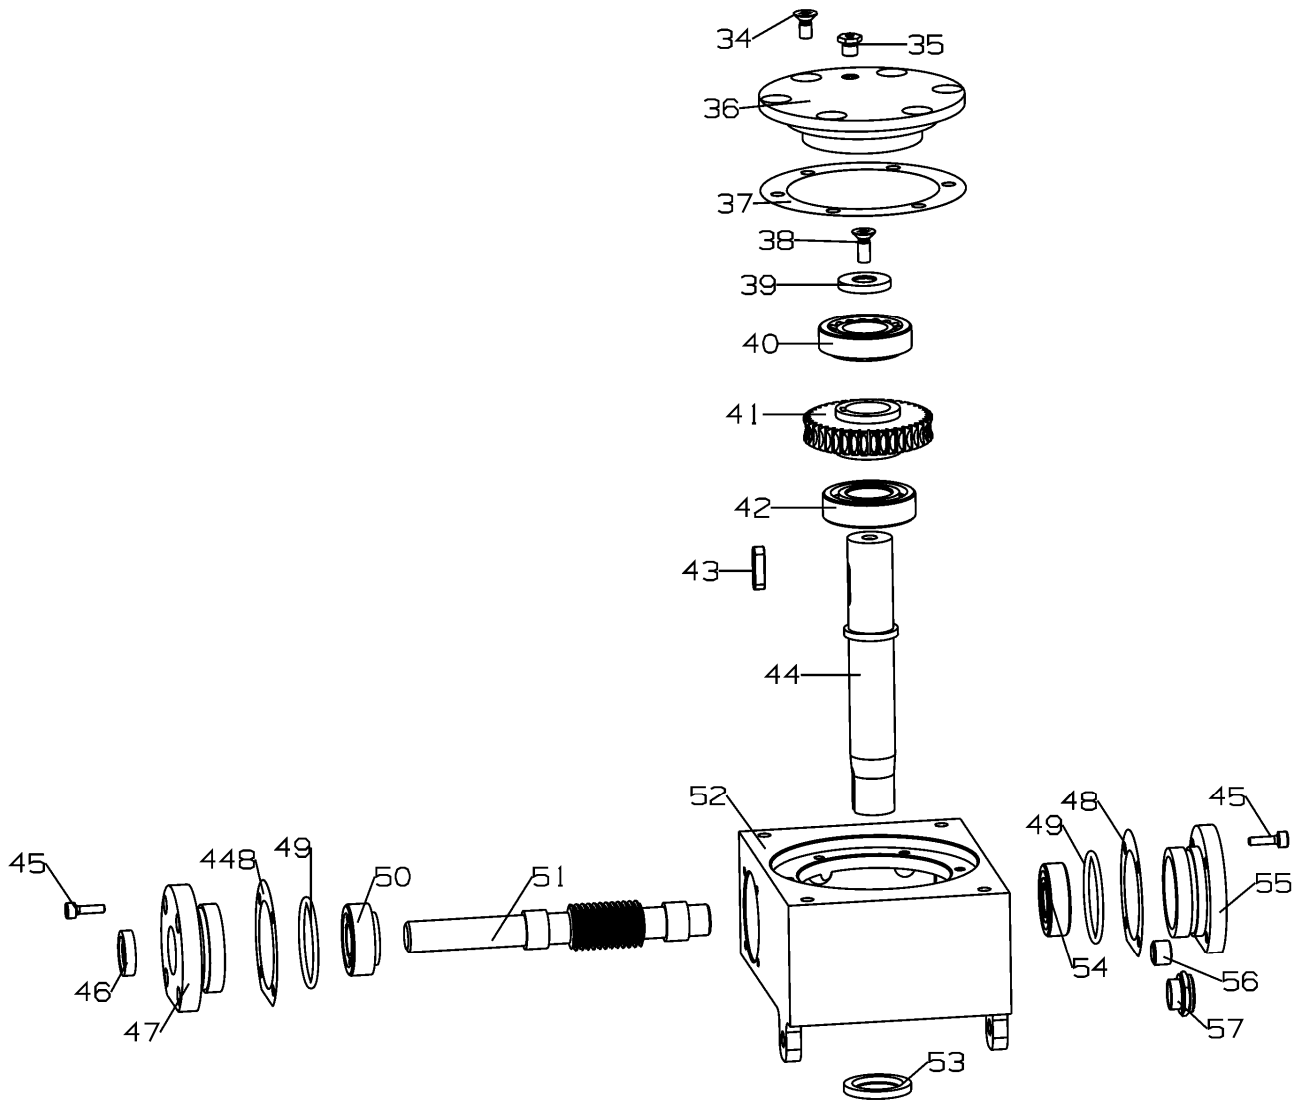

Parts Catalog

Edging Power Trowel

WPT 24 Series

Edging Power Trowel Parts List**WPT 24 Series**

ITEM NO.	PART NO.	QTY	DESCRIPTION
1	00889010	1	Lock Nut, M10
2	00096010	1	Washer
3	T42401001	1	Wire
4	05781010-70	1	Hex Screw, M10x70
5	T43601007	1	Pulley
6	00096010	1	Washer
7	00889010	1	Lock Nut, M10
8	00889003	1	Clamp
9	00889005	1	Cotter Pin
10	T43601002	1	Pitch Nut
11	00096006	1	Spring Washer
12	00070006-12	1	Socket Head Screw
13	T43601003	1	Shaft, Pitch Control
14	00095015	1	Washer
15	T43601004	1	Bearing Holder
16	00051103	1	Bearing
17	00879005-40	1	Cotter Pin
18	T43601006	1	Pitch Control Knob
19	T42401002	2	Handle Grip
20	T42401003	1	Safety Stop Switch
21	T42401004	1	Throttle Control Assy.
22	T42401005	1	Adjustable Handle
23	05781012-130	1	Hex Head Screw, M12x130
24	00096012	1	Washer
25	T42401006	2	Nut
26	T42401007	2	Screw
27	T42401008	2	Ball
28	00093006	1	Spring Washer
29	00095006	1	Washer
30	05781006-12	1	Hex Screw, M6x12
31	T42401009	1	Handle
32	00798012-45	1	Screw, M12x45
33	00119010-42	1	Cotter Pin

Edging Power Trowel Parts List**WPT 24 Series**

ITEM NO.	PART NO.	QTY	DESCRIPTION
34	00070008-20	6	Sunk Screw, M8x20
35	T42402001	1	Air Valve
36	T42402002	1	Gearbox Cover
37	T42402003	1	Paper Gasket
38	00070008-20	1	Sunk Screw, M8x20
39	T42402004	1	Gasket
40	00030206	1	Tapered Roller Bearing
41	T42402005	1	Worm Gear
42	00006206	1	Ball Bearing
43	01096008-28	1	Key
44	T42402006	1	Shaft
45	00070006-20	8	Socket Head Screw, M6x20
46	13871020	1	Oil Seal
47	T42402007	1	Bearing Cover
48	T42402008	2	Paper Gasket
49	03452053	2	Rubber Seal
50	00030204	1	Tapered Roller Bearing
51	T42402009	1	Worm
52	T42402010	1	Gearbox Case
53	13871030	1	Oil Seal
54	00006204	1	Ball Bearing
55	T42402011	1	Bearing Cover
56	G42402001	1	Plug (threaded)
57	G42402002	1	Sight Glass