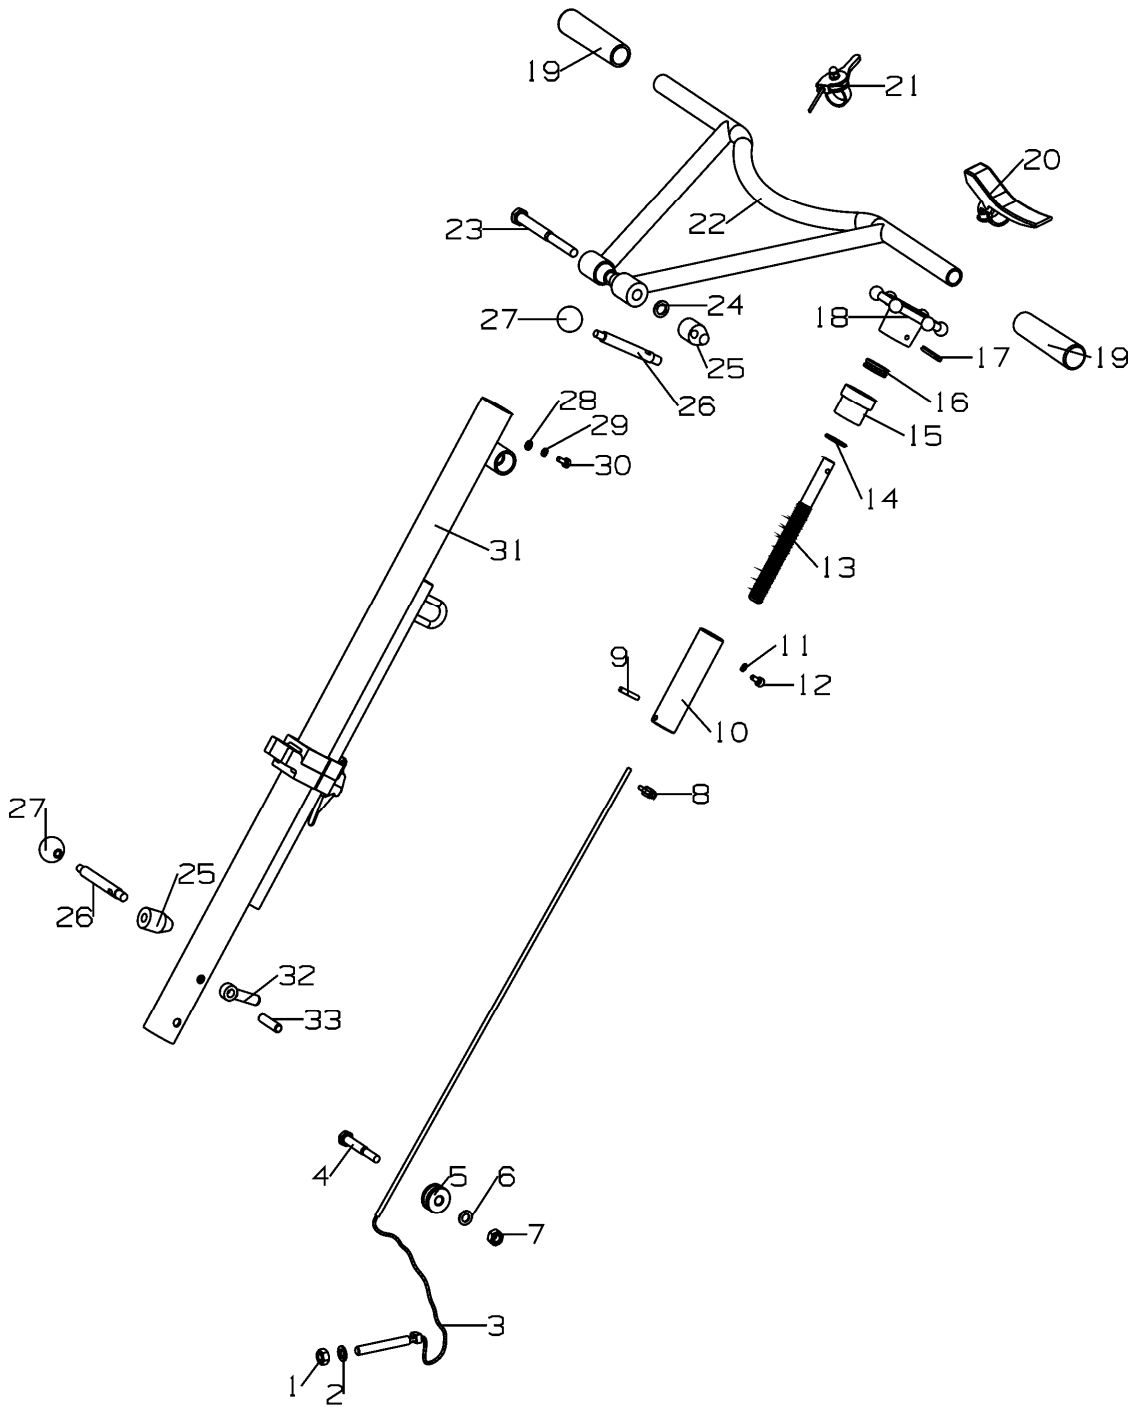

Parts Catalog

Edging Power Trowel

WPT 24 Series

Edging Power Trowel Parts List**WPT 24 Series**

ITEM NO.	PART NO.	QTY	DESCRIPTION
1	00889010	1	Lock Nut, M10
2	00096010	1	Washer
3	T42401001	1	Wire
4	05781010-70	1	Hex Screw, M10x70
5	T43601007	1	Pulley
6	00096010	1	Washer
7	00889010	1	Lock Nut, M10
8	00889003	1	Clamp
9	00889005	1	Cotter Pin
10	T43601002	1	Pitch Nut
11	00096006	1	Spring Washer
12	00070006-12	1	Socket Head Screw
13	T43601003	1	Shaft, Pitch Control
14	00095015	1	Washer
15	T43601004	1	Bearing Holder
16	00051103	1	Bearing
17	00879005-40	1	Cotter Pin
18	T43601006	1	Pitch Control Knob
19	T42401002	2	Handle Grip
20	T42401003	1	Safety Stop Switch
21	T42401004	1	Throttle Control Assy.
22	T42401005	1	Adjustable Handle
23	05781012-130	1	Hex Head Screw, M12x130
24	00096012	1	Washer
25	T42401006	2	Nut
26	T42401007	2	Screw
27	T42401008	2	Ball
28	00093006	1	Spring Washer
29	00095006	1	Washer
30	05781006-12	1	Hex Screw, M6x12
31	T42401009	1	Handle
32	00798012-45	1	Screw, M12x45
33	00119010-42	1	Cotter Pin

Edging Power Trowel Parts List**WPT 24 Series**

ITEM NO.	PART NO.	QTY	DESCRIPTION
34	00070008-20	6	Sunk Screw, M8x20
35	T42402001	1	Air Valve
36	T42402002	1	Gearbox Cover
37	T42402003	1	Paper Gasket
38	00070008-20	1	Sunk Screw, M8x20
39	T42402004	1	Gasket
40	00030206	1	Tapered Roller Bearing
41	T42402005	1	Worm Gear
42	00006206	1	Ball Bearing
43	01096008-28	1	Key
44	T42402006	1	Shaft
45	00070006-20	8	Socket Head Screw, M6x20
46	13871020	1	Oil Seal
47	T42402007	1	Bearing Cover
48	T42402008	2	Paper Gasket
49	03452053	2	Rubber Seal
50	00030204	1	Tapered Roller Bearing
51	T42402009	1	Worm
52	T42402010	1	Gearbox Case
53	13871030	1	Oil Seal
54	00006204	1	Ball Bearing
55	T42402011	1	Bearing Cover
56	G42402001	1	Plug (threaded)
57	G42402002	1	Sight Glass