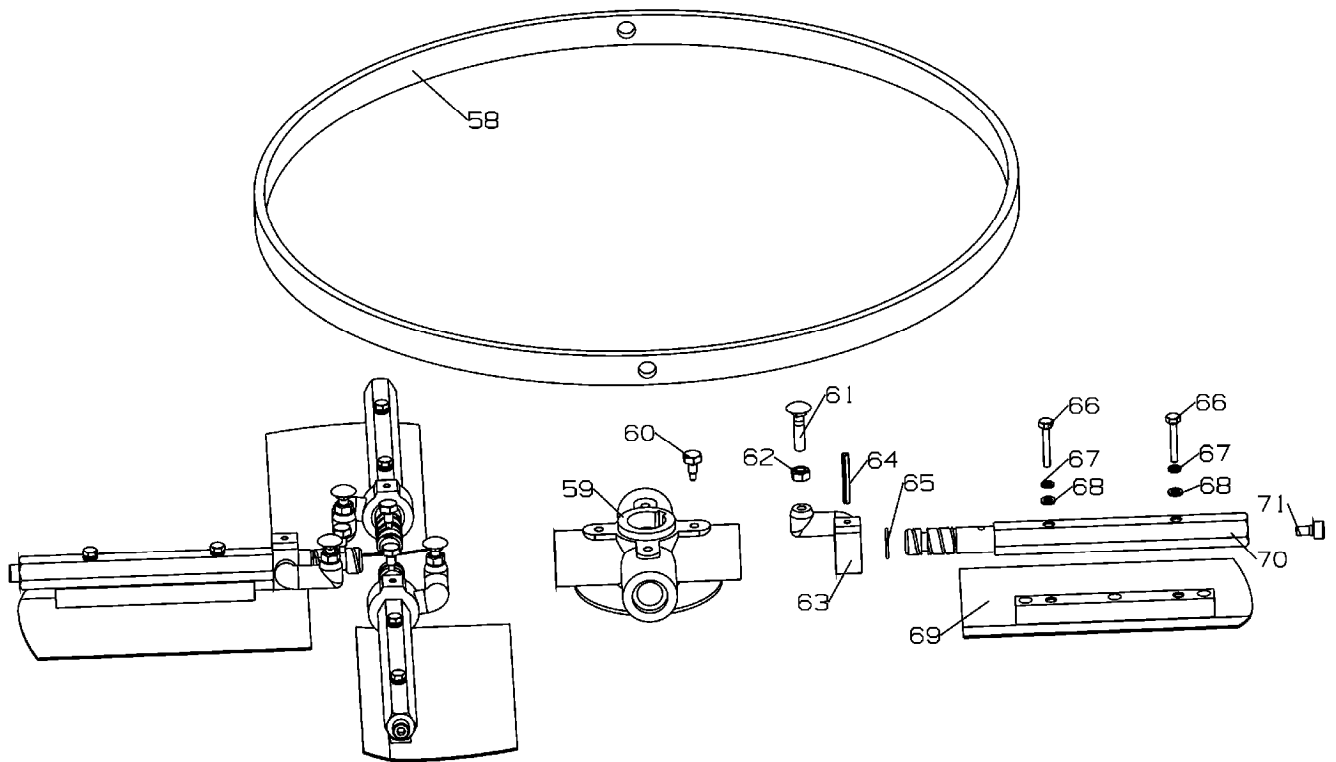

Parts Catalog

Edging Power Trowel

WPT 24 Series

Edging Power Trowel Parts List**WPT 24 Series**

ITEM NO.	PART NO.	QTY	DESCRIPTION
1	00889010	1	Lock Nut, M10
2	00096010	1	Washer
3	T42401001	1	Wire
4	05781010-70	1	Hex Screw, M10x70
5	T43601007	1	Pulley
6	00096010	1	Washer
7	00889010	1	Lock Nut, M10
8	00889003	1	Clamp
9	00889005	1	Cotter Pin
10	T43601002	1	Pitch Nut
11	00096006	1	Spring Washer
12	00070006-12	1	Socket Head Screw
13	T43601003	1	Shaft, Pitch Control
14	00095015	1	Washer
15	T43601004	1	Bearing Holder
16	00051103	1	Bearing
17	00879005-40	1	Cotter Pin
18	T43601006	1	Pitch Control Knob
19	T42401002	2	Handle Grip
20	T42401003	1	Safety Stop Switch
21	T42401004	1	Throttle Control Assy.
22	T42401005	1	Adjustable Handle
23	05781012-130	1	Hex Head Screw, M12x130
24	00096012	1	Washer
25	T42401006	2	Nut
26	T42401007	2	Screw
27	T42401008	2	Ball
28	00093006	1	Spring Washer
29	00095006	1	Washer
30	05781006-12	1	Hex Screw, M6x12
31	T42401009	1	Handle
32	00798012-45	1	Screw, M12x45
33	00119010-42	1	Cotter Pin

Edging Power Trowel Parts List**WPT 24 Series**

ITEM NO.	PART NO.	QTY	DESCRIPTION
34	00070008-20	6	Sunk Screw, M8x20
35	T42402001	1	Air Valve
36	T42402002	1	Gearbox Cover
37	T42402003	1	Paper Gasket
38	00070008-20	1	Sunk Screw, M8x20
39	T42402004	1	Gasket
40	00030206	1	Tapered Roller Bearing
41	T42402005	1	Worm Gear
42	00006206	1	Ball Bearing
43	01096008-28	1	Key
44	T42402006	1	Shaft
45	00070006-20	8	Socket Head Screw, M6x20
46	13871020	1	Oil Seal
47	T42402007	1	Bearing Cover
48	T42402008	2	Paper Gasket
49	03452053	2	Rubber Seal
50	00030204	1	Tapered Roller Bearing
51	T42402009	1	Worm
52	T42402010	1	Gearbox Case
53	13871030	1	Oil Seal
54	00006204	1	Ball Bearing
55	T42402011	1	Bearing Cover
56	G42402001	1	Plug (threaded)
57	G42402002	1	Sight Glass