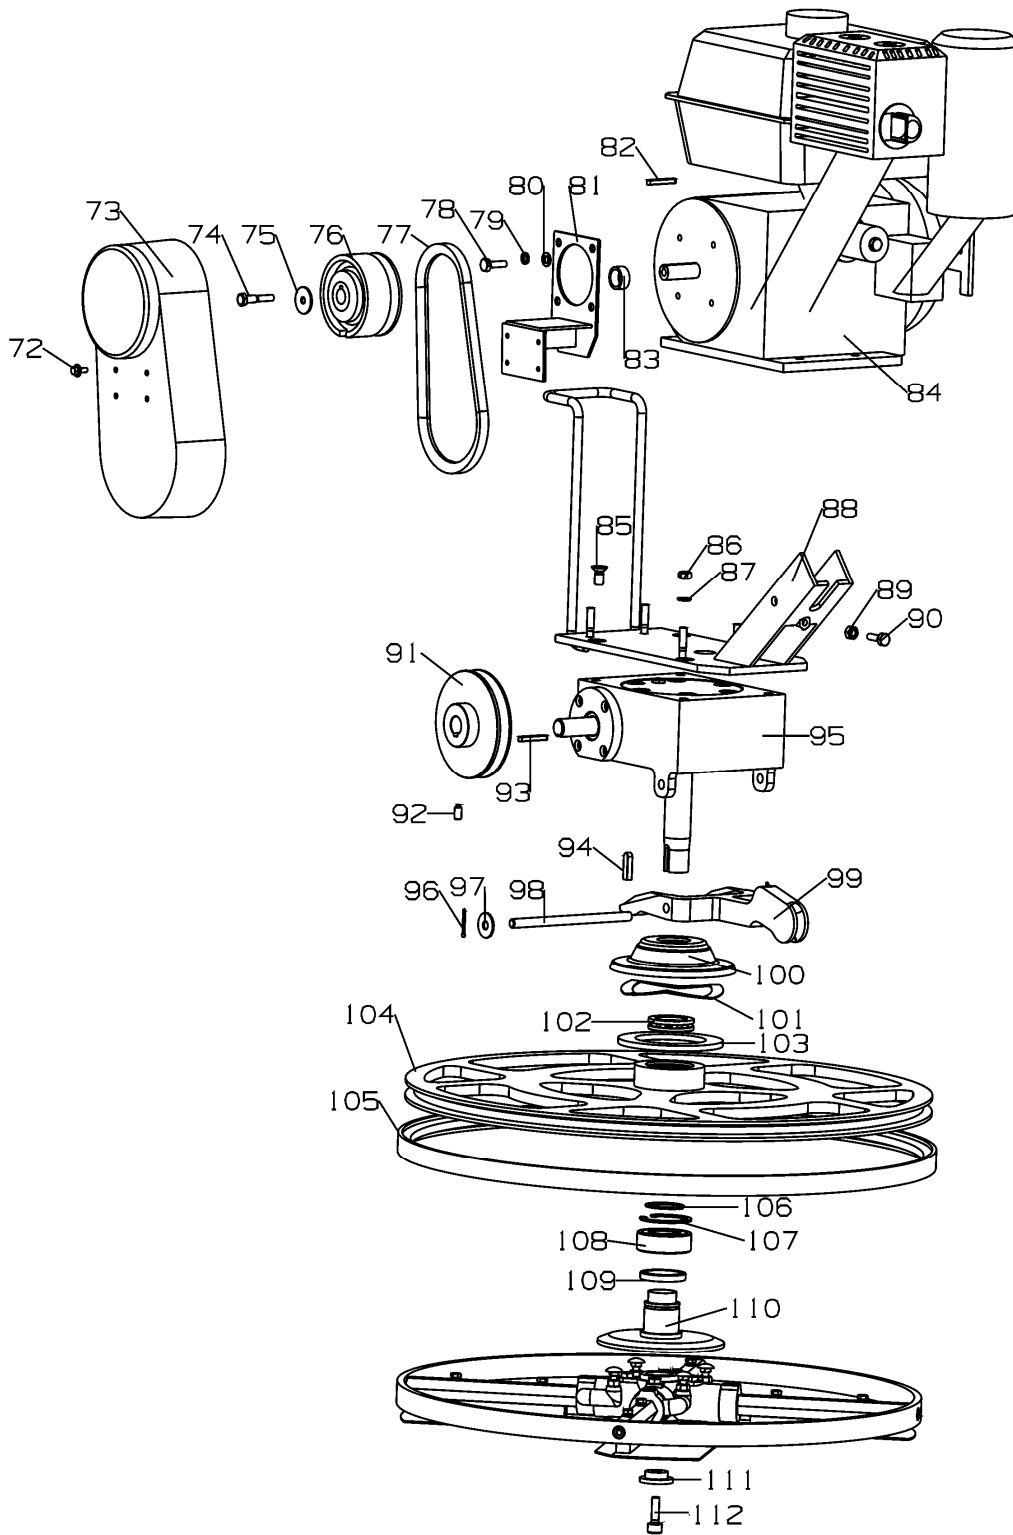

Edging Power Trowel Parts List

WPT 24 Series

ITEM NO.	PART NO.	QTY	DESCRIPTION
96	00091002-25	2	Pin
97	00096010	2	Washer
98	T42404007	1	Shaft
99	T42404008	1	Yoke
100	T42404009	1	Bearing Holder
101	T42404010	1	Washer
102	G42404005	1	Bearing
103	T42404011	1	Flange
104	T42404012	1	Guard Ring
105	T42404013	1	Alumiunium Ring
106	00894040	1	Retaining Ring
107	00893055	1	Retaining Ring
108	05801140	1	Bearing
109	0006808	1	Bearing
110	T42404014	1	Blade Lifting Ring
111	T42404015	1	Washer
112	00070012-30	1	Socket Head Screw, M12x30