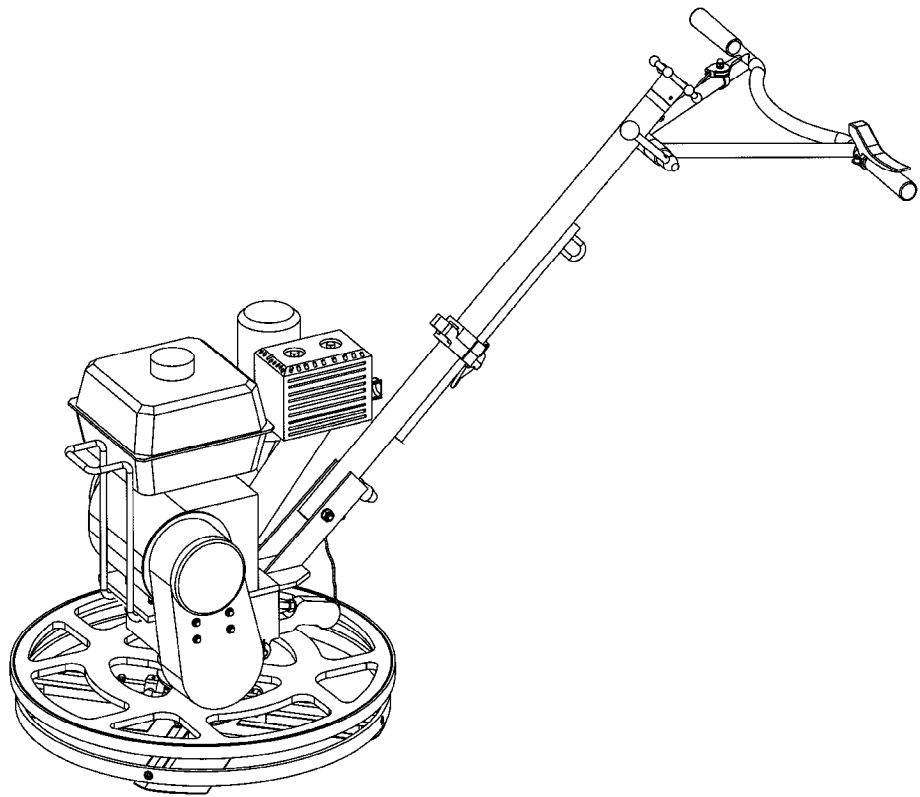

Parts Catalog

Edging Power Trowel

WPT 24 Series

Edging Power Trowel Parts List**WPT 24 Series**

ITEM NO.	PART NO.	QTY	DESCRIPTION
1	00889010	1	Lock Nut, M10
2	00096010	1	Washer
3	T42401001	1	Wire
4	05781010-70	1	Hex Screw, M10x70
5	T43601007	1	Pulley
6	00096010	1	Washer
7	00889010	1	Lock Nut, M10
8	00889003	1	Clamp
9	00889005	1	Cotter Pin
10	T43601002	1	Pitch Nut
11	00096006	1	Spring Washer
12	00070006-12	1	Socket Head Screw
13	T43601003	1	Shaft, Pitch Control
14	00095015	1	Washer
15	T43601004	1	Bearing Holder
16	00051103	1	Bearing
17	00879005-40	1	Cotter Pin
18	T43601006	1	Pitch Control Knob
19	T42401002	2	Handle Grip
20	T42401003	1	Safety Stop Switch
21	T42401004	1	Throttle Control Assy.
22	T42401005	1	Adjustable Handle
23	05781012-130	1	Hex Head Screw, M12x130
24	00096012	1	Washer
25	T42401006	2	Nut
26	T42401007	2	Screw
27	T42401008	2	Ball
28	00093006	1	Spring Washer
29	00095006	1	Washer
30	05781006-12	1	Hex Screw, M6x12
31	T42401009	1	Handle
32	00798012-45	1	Screw, M12x45
33	00119010-42	1	Cotter Pin

Edging Power Trowel Parts List**WPT 24 Series**

ITEM NO.	PART NO.	QTY	DESCRIPTION
34	00070008-20	6	Sunk Screw, M8x20
35	T42402001	1	Air Valve
36	T42402002	1	Gearbox Cover
37	T42402003	1	Paper Gasket
38	00070008-20	1	Sunk Screw, M8x20
39	T42402004	1	Gasket
40	00030206	1	Tapered Roller Bearing
41	T42402005	1	Worm Gear
42	00006206	1	Ball Bearing
43	01096008-28	1	Key
44	T42402006	1	Shaft
45	00070006-20	8	Socket Head Screw, M6x20
46	13871020	1	Oil Seal
47	T42402007	1	Bearing Cover
48	T42402008	2	Paper Gasket
49	03452053	2	Rubber Seal
50	00030204	1	Tapered Roller Bearing
51	T42402009	1	Worm
52	T42402010	1	Gearbox Case
53	13871030	1	Oil Seal
54	00006204	1	Ball Bearing
55	T42402011	1	Bearing Cover
56	G42402001	1	Plug (threaded)
57	G42402002	1	Sight Glass