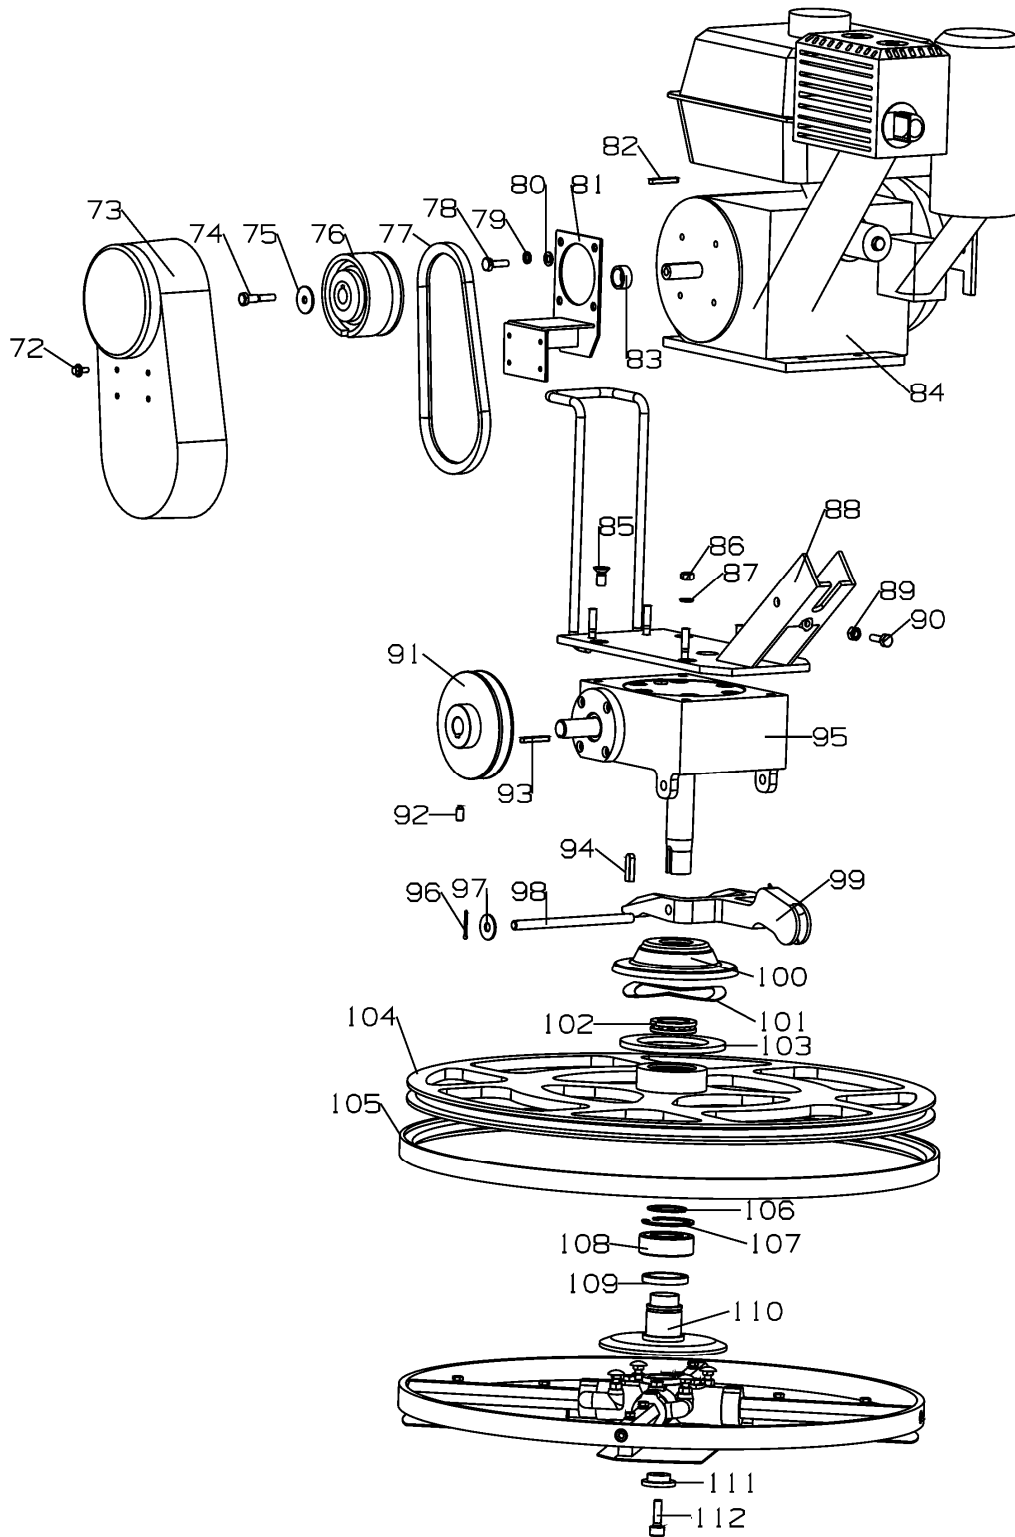

Edging Power Trowel Parts List

WPT 24 Series

ITEM NO.	PART NO.	QTY	DESCRIPTION
72	05789006-12	4	Screw, M6x12
73	T42404001	1	Belt Guard
74	G42404001	1	Hex Screw
75	G42404002	1	Washer
76	T42404002	1	Clutch
77	G42404003	1	V-belt
78	G42404004	4	Hex Screw
79	00096006	4	Spring Washer
80	00096006	4	Washer
81	T42404003	1	Belt Guard Plate
82	01096005-30	1	Key
83	T43603004	1	Retaining Ring
84	E00160H1	1	Engine, Honda GX160
	E00160U2	1	Engine, Honda GX160 U Type
	E00160FC	1	Engine, Chinese Petrol 5.5hp
	E00170RC	1	Engine, Robin EX17
85	00070010-20	4	Sunk Screw, M10x20
86	00889008	4	Lock Nut, M8
87	00096008	4	Washer
88	T42404004	1	Engine Mounted Plate
89	06170008	1	Hex Nut, M8
90	00070008-20	1	Hex Screw, M8x20
91	T42404005	1	Pulley
92	00078008-16	1	Hex Head Lock Screw, M8x16
93	01096005-30	1	Key
94	01096008-30	1	Key
95	T42404006	1	Gearbox Assy.