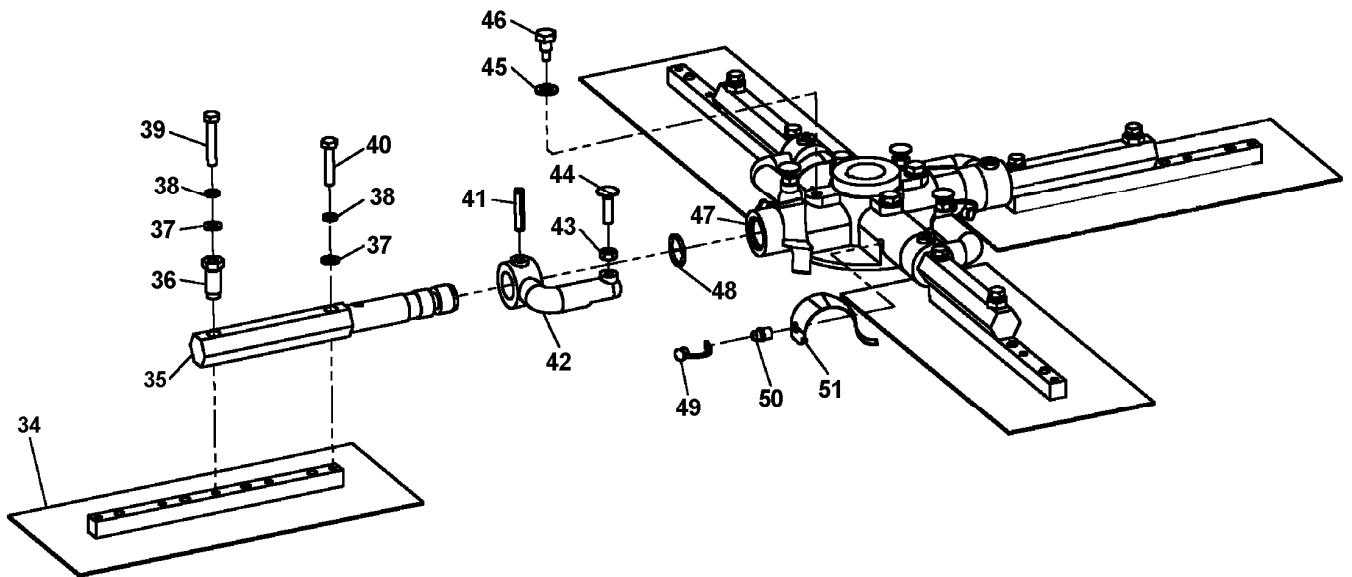

Parts Book

Walk-behind Power Trowel

CT436

ITEM NO.	PART NO.	QTY	DESCRIPTION
A	T43601000A	1	Handle Assy., CT436
B	T43602000A	1	Spider Plate Assy., CT436
C	T43603000A	1	Engine and Protective Frame, CT436
D	T43604000A	1	Gearbox Kit, CT436
E	T43605000	1	Trolley Wheel Kit, Optional, CT436

Walk-behind Power Trowel Parts List

CT436

ITEM NO.	PART NO.	QTY	DESCRIPTION
1	00889010	5	Lock Nut, M10
2	00097010	5	Washer
3	T43601001A	1	Cable, CT436
4	00879005-35	1	Cotter Pin, 5x35
5	00070006-10	1	Socket Head Screw, M6x10
6	00093006	1	Spring Washer
7	T43601002	1	Pitch Nut
8	T43601003	1	Shaft, Pitch Control
9	00097014	1	Washer
10	T43601004	1	Bearing Holder
11	T43601005	1	Hex Head Screw, M6x12
12	00093006	1	Spring Washer
13	00097006	1	Washer
14	00051103	1	Bearing
15	00879005-40	1	Cotter Pin, 5x40
16	T43601006	1	Pitch Control Knob
17	00889012	2	Lock Nut, M12
18	00097012	2	Washer
19	05782012-65	2	Hex Head Screw, M12x65
20	T43601007	1	Pulley
21	00119010-30	1	Cotter Pin, 10x30
22	T43601008	1	Handle Pipe
23	00897010-40	4	Screw, M10x40
24	T43601009	1	Bracket
25	T43601010A	1	Handle, CT436
26	T43601011A	1	Lifting Tube, CT436
27	05782012-130	1	Hex Head Screw, M12x130
28	00923012	1	Nut, M12
29	00097012	1	Washer
30	T43601012	1	Throttle Lever Assy.
31	T43601013	1	Adjustable Handle
32	T43601014	1	Safety Stop Switch
33	T43601015	1	Clamp

ITEM NO.	PART NO.	QTY	DESCRIPTION
34	CFB061416	4	Finishing Blade, CT436
35	T43602001A	4	Trowel Arm Extende, CT436
36	T43602002	4	Sleeve, M14x1
37	00097008	8	Washer
38	00093008	8	Spring Washer
39	05783008-50	4	Hex Head Screw, M8x50
40	05783008-40	4	Hex Head Screw, M8x40
41	00879008-40	4	Cotter Pin, 8x40
42	T43602003	4	Mount
43	06170008	4	Hex Nut, M8
44	00012008-30	4	Screw, M8x30
45	00097010	4	Washer
46	05783010-20	4	Screw, M10x20
47	T43602004	1	Spider Plate
48	01235030-3.5	4	O-ring, 30x3.5
49	T43602005	4	Plug
50	01152010-1	4	Grease Fitting, M10x1
51	T43602006	4	Spring Plate