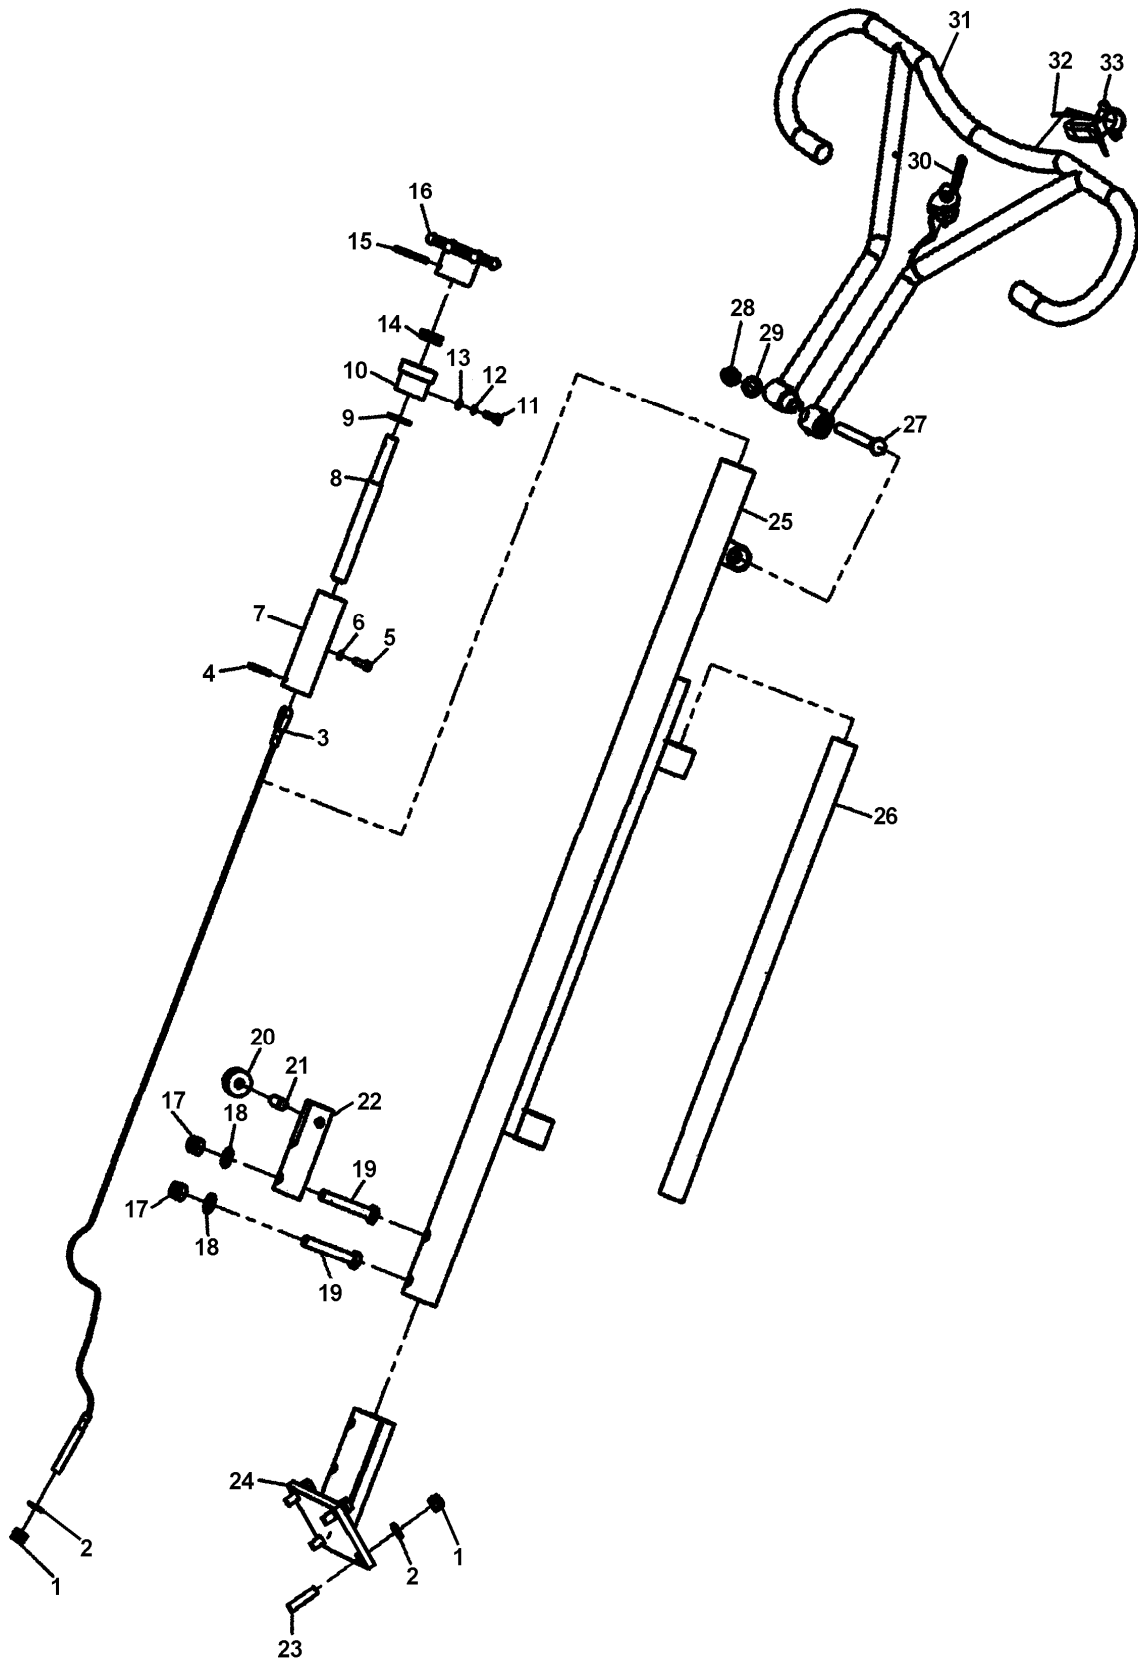

Parts Book

Walk-behind Power Trowel

CT436

ITEM NO.	PART NO.	QTY	DESCRIPTION
A	T43601000A	1	Handle Assy., CT436
B	T43602000A	1	Spider Plate Assy., CT436
C	T43603000A	1	Engine and Protective Frame, CT436
D	T43604000A	1	Gearbox Kit, CT436
E	T43605000	1	Trolley Wheel Kit, Optional, CT436

Walk-behind Power Trowel Parts List

CT436

ITEM NO.	PART NO.	QTY	DESCRIPTION
1	00889010	5	Lock Nut, M10
2	00097010	5	Washer
3	T43601001A	1	Cable, CT436
4	00879005-35	1	Cotter Pin, 5x35
5	00070006-10	1	Socket Head Screw, M6x10
6	00093006	1	Spring Washer
7	T43601002	1	Pitch Nut
8	T43601003	1	Shaft, Pitch Control
9	00097014	1	Washer
10	T43601004	1	Bearing Holder
11	T43601005	1	Hex Head Screw, M6x12
12	00093006	1	Spring Washer
13	00097006	1	Washer
14	00051103	1	Bearing
15	00879005-40	1	Cotter Pin, 5x40
16	T43601006	1	Pitch Control Knob
17	00889012	2	Lock Nut, M12
18	00097012	2	Washer
19	05782012-65	2	Hex Head Screw, M12x65
20	T43601007	1	Pulley
21	00119010-30	1	Cotter Pin, 10x30
22	T43601008	1	Handle Pipe
23	00897010-40	4	Screw, M10x40
24	T43601009	1	Bracket
25	T43601010A	1	Handle, CT436
26	T43601011A	1	Lifting Tube, CT436
27	05782012-130	1	Hex Head Screw, M12x130
28	00923012	1	Nut, M12
29	00097012	1	Washer
30	T43601012	1	Throttle Lever Assy.
31	T43601013	1	Adjustable Handle
32	T43601014	1	Safety Stop Switch
33	T43601015	1	Clamp

ITEM NO.	PART NO.	QTY	DESCRIPTION
34	CFB061416	4	Finishing Blade, CT436
35	T43602001A	4	Trowel Arm Extende, CT436
36	T43602002	4	Sleeve, M14x1
37	00097008	8	Washer
38	00093008	8	Spring Washer
39	05783008-50	4	Hex Head Screw, M8x50
40	05783008-40	4	Hex Head Screw, M8x40
41	00879008-40	4	Cotter Pin, 8x40
42	T43602003	4	Mount
43	06170008	4	Hex Nut, M8
44	00012008-30	4	Screw, M8x30
45	00097010	4	Washer
46	05783010-20	4	Screw, M10x20
47	T43602004	1	Spider Plate
48	01235030-3.5	4	O-ring, 30x3.5
49	T43602005	4	Plug
50	01152010-1	4	Grease Fitting, M10x1
51	T43602006	4	Spring Plate