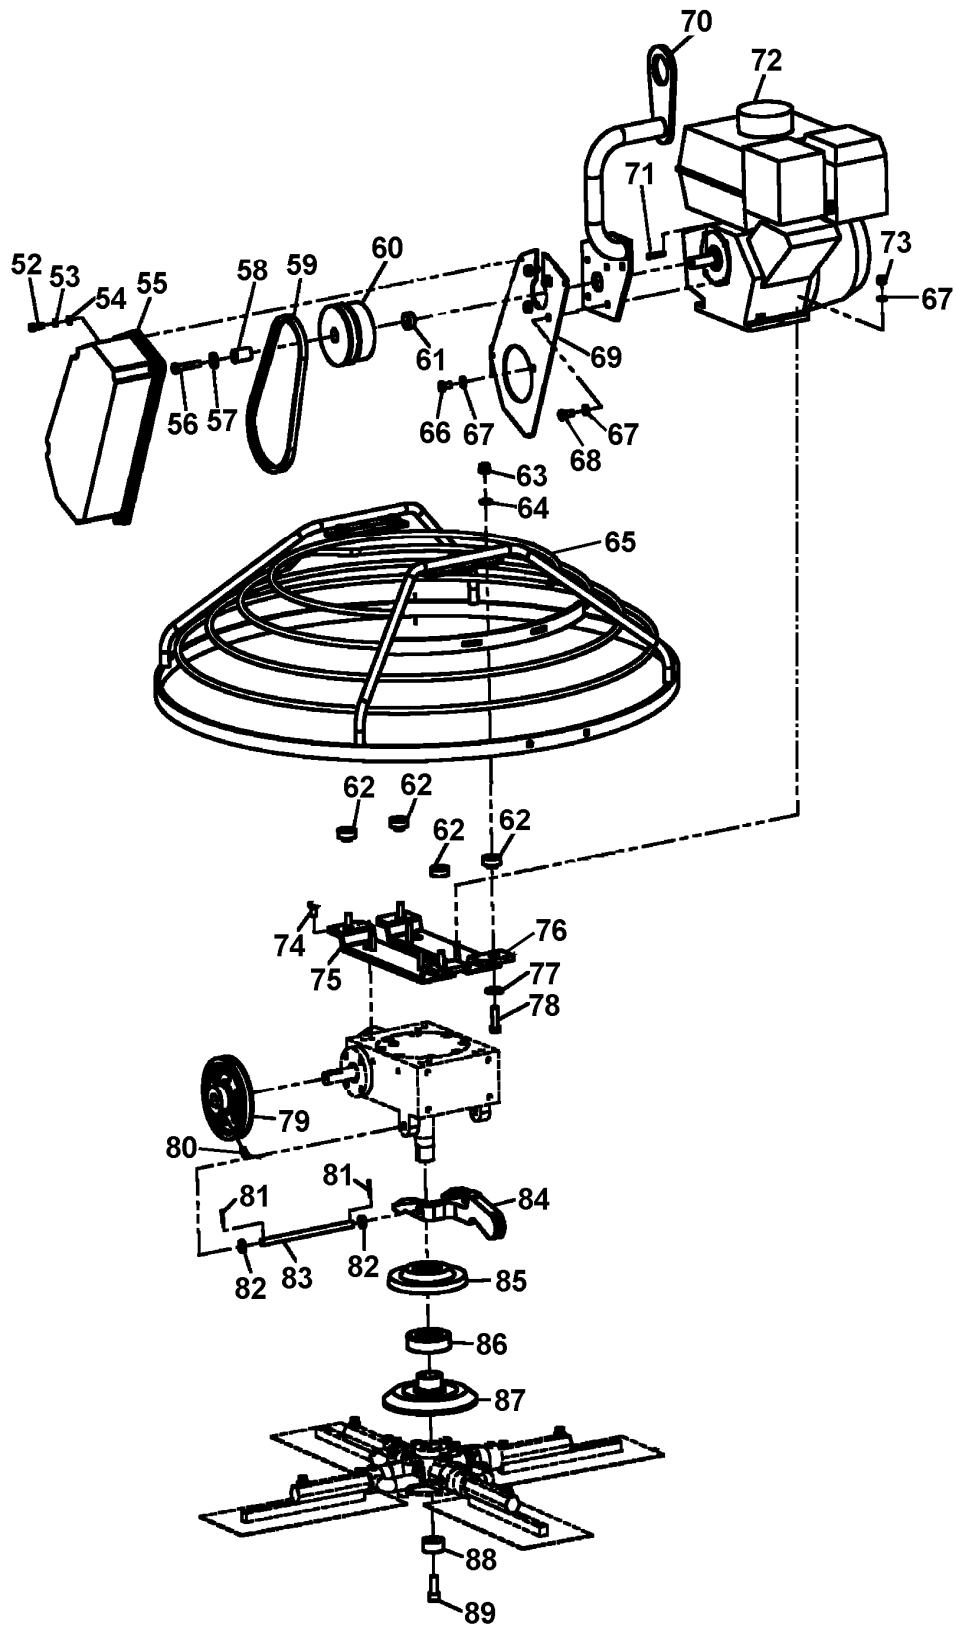

Walk-behind Power Trowel Parts List

CT436

ITEM NO.	PART NO.	QTY	DESCRIPTION
72	E00160H1	1	Engine, Honda GX160
	E00160U2	1	Engine, Honda GX160 U Type
	E00160FC	1	Engine, Chinese Petrol 5.5hp
	E00170RC	1	Engine, Robin EX17
73	06170008	4	Nut
74	T43603010A	4	Screw, CT436
75	T43603011A	1	Engine Mounted Plate, Left, CT436
76	T43603012A	1	Engine Mounted Plate, Right, CT436
77	00096010-28	4	Washer
78	05783010-35	4	Hex Head Screw
79	T43603013	1	Pulley
80	00078008-16	1	Socket Head Screw
81	00091002-25	2	Pin
82	00096010-28	2	Washer
83	T43603014	1	Pin
84	T43603015	1	Yoke
85	T43603016	1	Bearing Holder
86	T43603017	1	Bearing
87	T43603018	1	Blade Lifting Ring
88	T43603019	1	Washer
89	00070012-30	1	Socket Head Screw, M12x30