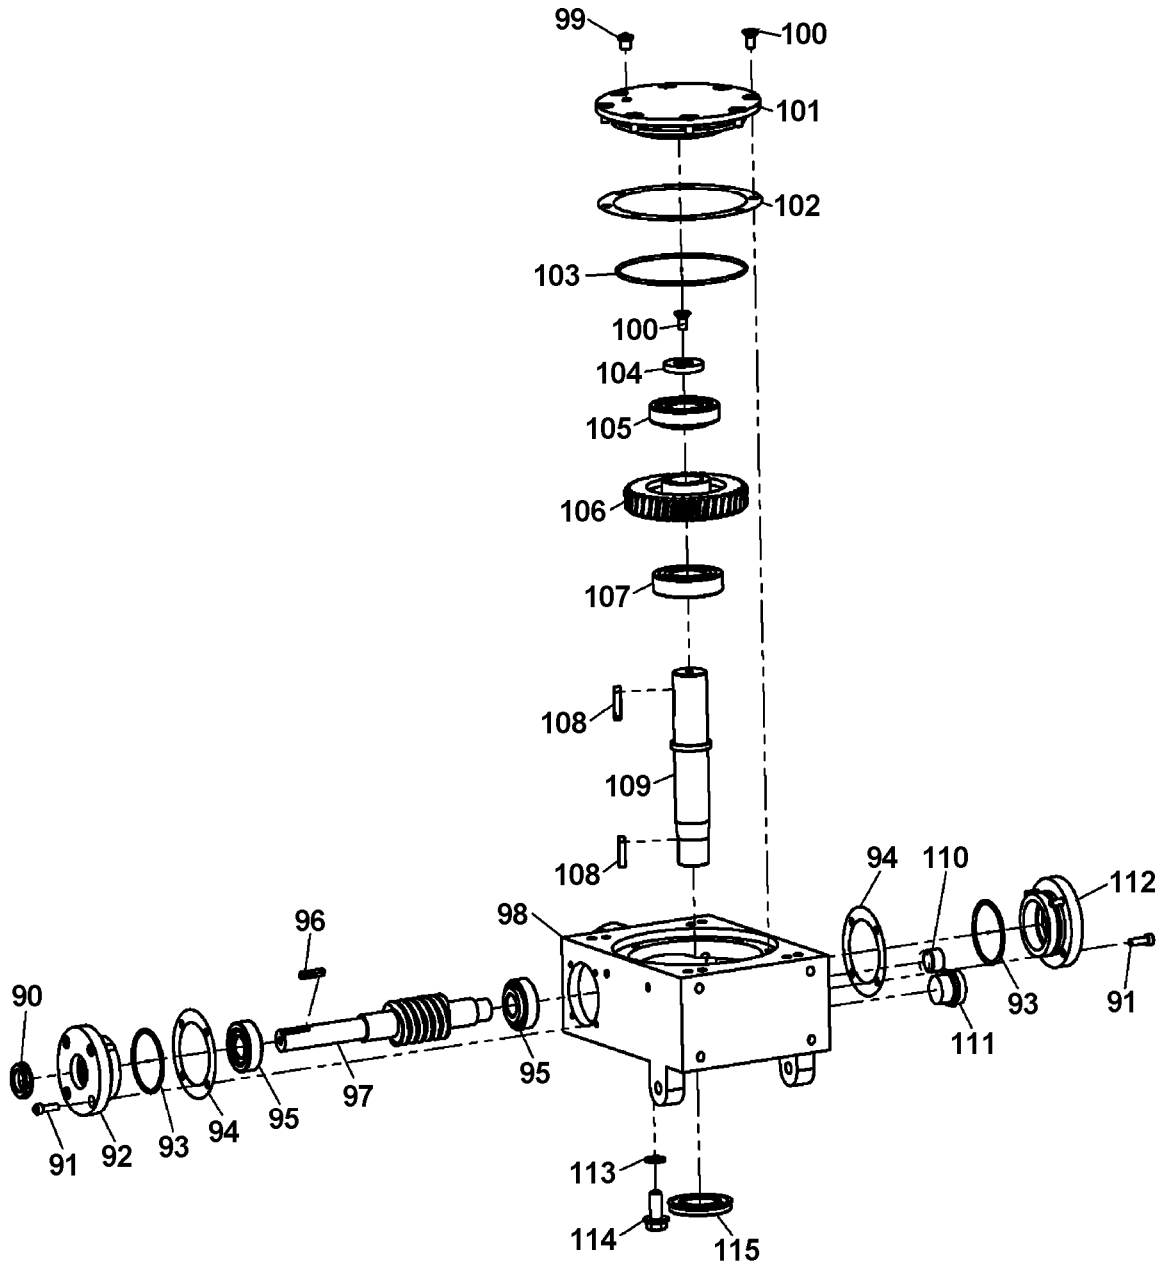

ITEM NO.	PART NO.	QTY	DESCRIPTION
34	CFB061416	4	Finishing Blade, CT436
35	T43602001A	4	Trowel Arm Extende, CT436
36	T43602002	4	Sleeve, M14x1
37	00097008	8	Washer
38	00093008	8	Spring Washer
39	05783008-50	4	Hex Head Screw, M8x50
40	05783008-40	4	Hex Head Screw, M8x40
41	00879008-40	4	Cotter Pin, 8x40
42	T43602003	4	Mount
43	06170008	4	Hex Nut, M8
44	00012008-30	4	Screw, M8x30
45	00097010	4	Washer
46	05783010-20	4	Screw, M10x20
47	T43602004	1	Spider Plate
48	01235030-3.5	4	O-ring, 30x3.5
49	T43602005	4	Plug
50	01152010-1	4	Grease Fitting, M10x1
51	T43602006	4	Spring Plate

ITEM NO.	PART NO.	QTY	DESCRIPTION
90	09877020-32	1	Oil Seal, 20x32x7
91	00070006-20	8	Socket Head Screw, M6x20
92	T43604001	1	Bearing Cover
93	01235055-3.1	2	O Ring, 55x3.1
94	T43604002	2	Washer
95	T43604003	2	Bearing
96	01096005-35	1	Key
97	T43604004	1	Worm
98	T43604005	1	Gearbox
99	T43604006	1	Valve
100	00070008-16	8	Hex Head Screw, M8x16
101	T43604007	1	Gearbox Cover
102	T43604008	1	Washer
103	01235135-3.5	1	O Ring, 135x3.5
104	T43604009	1	Washer
105	T43604010	1	Bearing
106	T43604011	1	Worm Gear
107	T43604012	1	Bearing
108	01096008-35	2	Key
109	T43604013	1	Shaft, Worm
110	T43604014	1	Plug (threaded)
111	T43604015	1	Sight Glass
112	T43604016	1	Bearing Cover
113	T43604017	1	Copper Washer
114	T43604018	1	Hex Head Screw, M12x1.5
115	09877035-54	1	Oil Seal, 35x54x8

ITEM NO.	PART NO.	QTY	DESCRIPTION
116	06170008	2	Nut, M8
117	00097008	2	Washer
118	05783008-25	2	Hex Head Screw, M8x25
119	06170006	2	Nut, M6
120	00097006	2	Washer
121	T43605001	1	Bracket
122	T43605002	1	Rubber Connection
123	05783006-20	1	Hex Head Screw, M6x20
124	05783006-12	1	Hex Head Screw, M6x12
125	T43605003	1	Vibration Damper
126	T43605004	2	Wheel
127	00097016	4	Washer
128	0009100325	2	Pin, 3.2x25