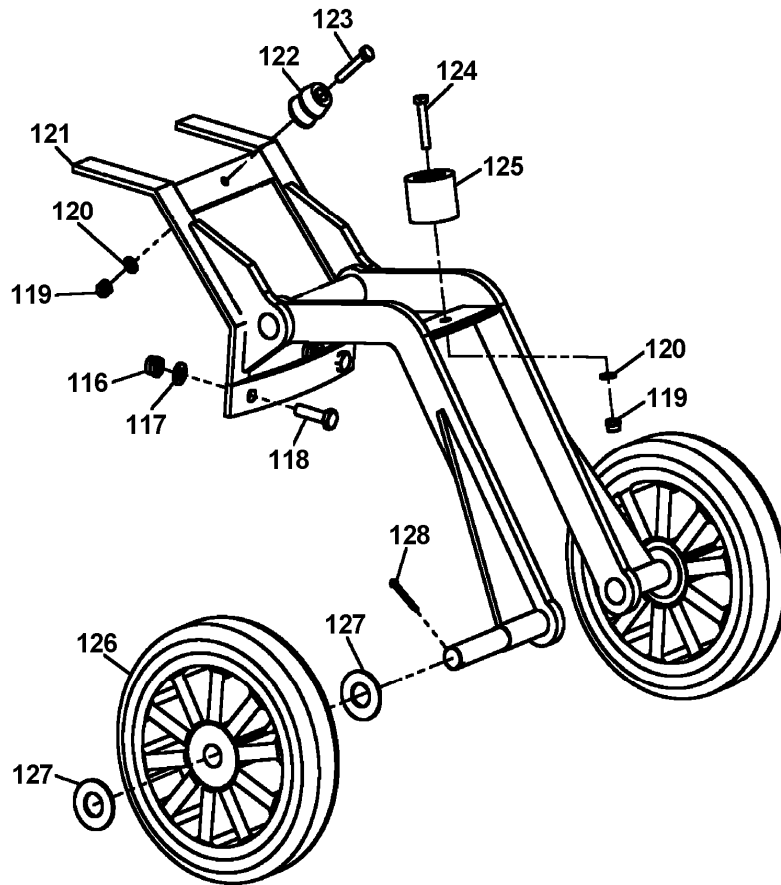

ITEM NO.	PART NO.	QTY	DESCRIPTION
116	06170008	2	Nut, M8
117	00097008	2	Washer
118	05783008-25	2	Hex Head Screw, M8x25
119	06170006	2	Nut, M6
120	00097006	2	Washer
121	T43605001	1	Bracket
122	T43605002	1	Rubber Connection
123	05783006-20	1	Hex Head Screw, M6x20
124	05783006-12	1	Hex Head Screw, M6x12
125	T43605003	1	Vibration Damper
126	T43605004	2	Wheel
127	00097016	4	Washer
128	0009100325	2	Pin, 3.2x25