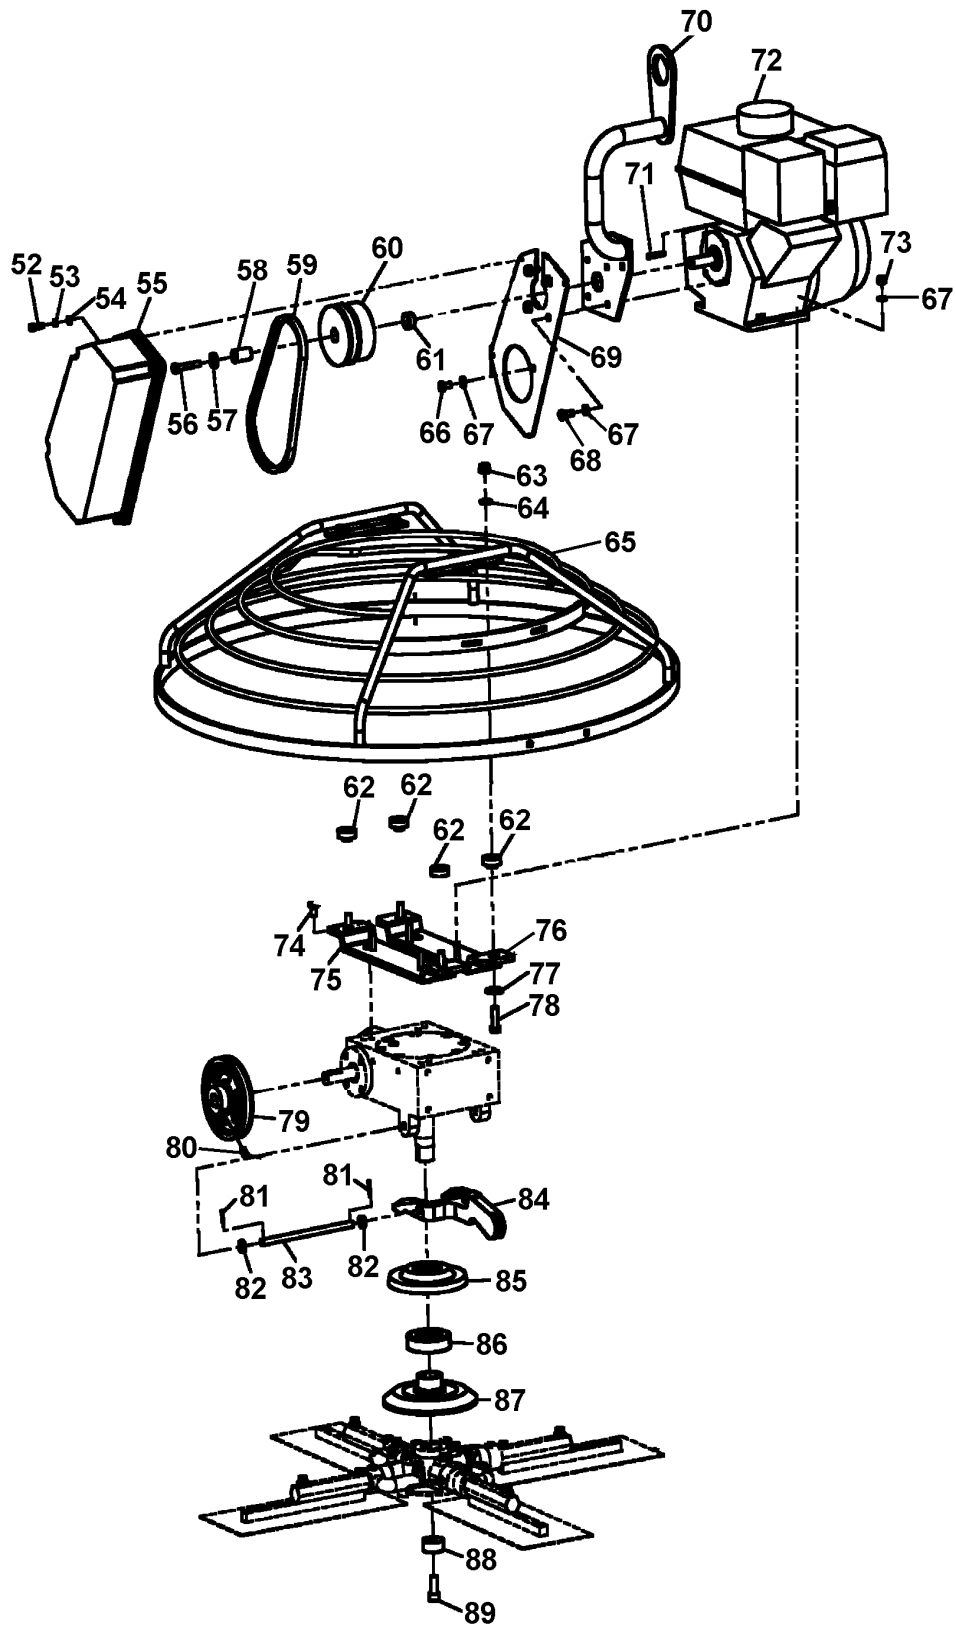

Parts Book

Walk-behind Power Trowel

CT436

ITEM NO.	PART NO.	QTY	DESCRIPTION
A	T43601000A	1	Handle Assy., CT436
B	T43602000A	1	Spider Plate Assy., CT436
C	T43603000A	1	Engine and Protective Frame, CT436
D	T43604000A	1	Gearbox Kit, CT436
E	T43605000	1	Trolley Wheel Kit, Optional, CT436

Walk-behind Power Trowel Parts List

CT436

ITEM NO.	PART NO.	QTY	DESCRIPTION
1	00889010	5	Lock Nut, M10
2	00097010	5	Washer
3	T43601001A	1	Cable, CT436
4	00879005-35	1	Cotter Pin, 5x35
5	00070006-10	1	Socket Head Screw, M6x10
6	00093006	1	Spring Washer
7	T43601002	1	Pitch Nut
8	T43601003	1	Shaft, Pitch Control
9	00097014	1	Washer
10	T43601004	1	Bearing Holder
11	T43601005	1	Hex Head Screw, M6x12
12	00093006	1	Spring Washer
13	00097006	1	Washer
14	00051103	1	Bearing
15	00879005-40	1	Cotter Pin, 5x40
16	T43601006	1	Pitch Control Knob
17	00889012	2	Lock Nut, M12
18	00097012	2	Washer
19	05782012-65	2	Hex Head Screw, M12x65
20	T43601007	1	Pulley
21	00119010-30	1	Cotter Pin, 10x30
22	T43601008	1	Handle Pipe
23	00897010-40	4	Screw, M10x40
24	T43601009	1	Bracket
25	T43601010A	1	Handle, CT436
26	T43601011A	1	Lifting Tube, CT436
27	05782012-130	1	Hex Head Screw, M12x130
28	00923012	1	Nut, M12
29	00097012	1	Washer
30	T43601012	1	Throttle Lever Assy.
31	T43601013	1	Adjustable Handle
32	T43601014	1	Safety Stop Switch
33	T43601015	1	Clamp

ITEM NO.	PART NO.	QTY	DESCRIPTION
34	CFB061416	4	Finishing Blade, CT436
35	T43602001A	4	Trowel Arm Extende, CT436
36	T43602002	4	Sleeve, M14x1
37	00097008	8	Washer
38	00093008	8	Spring Washer
39	05783008-50	4	Hex Head Screw, M8x50
40	05783008-40	4	Hex Head Screw, M8x40
41	00879008-40	4	Cotter Pin, 8x40
42	T43602003	4	Mount
43	06170008	4	Hex Nut, M8
44	00012008-30	4	Screw, M8x30
45	00097010	4	Washer
46	05783010-20	4	Screw, M10x20
47	T43602004	1	Spider Plate
48	01235030-3.5	4	O-ring, 30x3.5
49	T43602005	4	Plug
50	01152010-1	4	Grease Fitting, M10x1
51	T43602006	4	Spring Plate