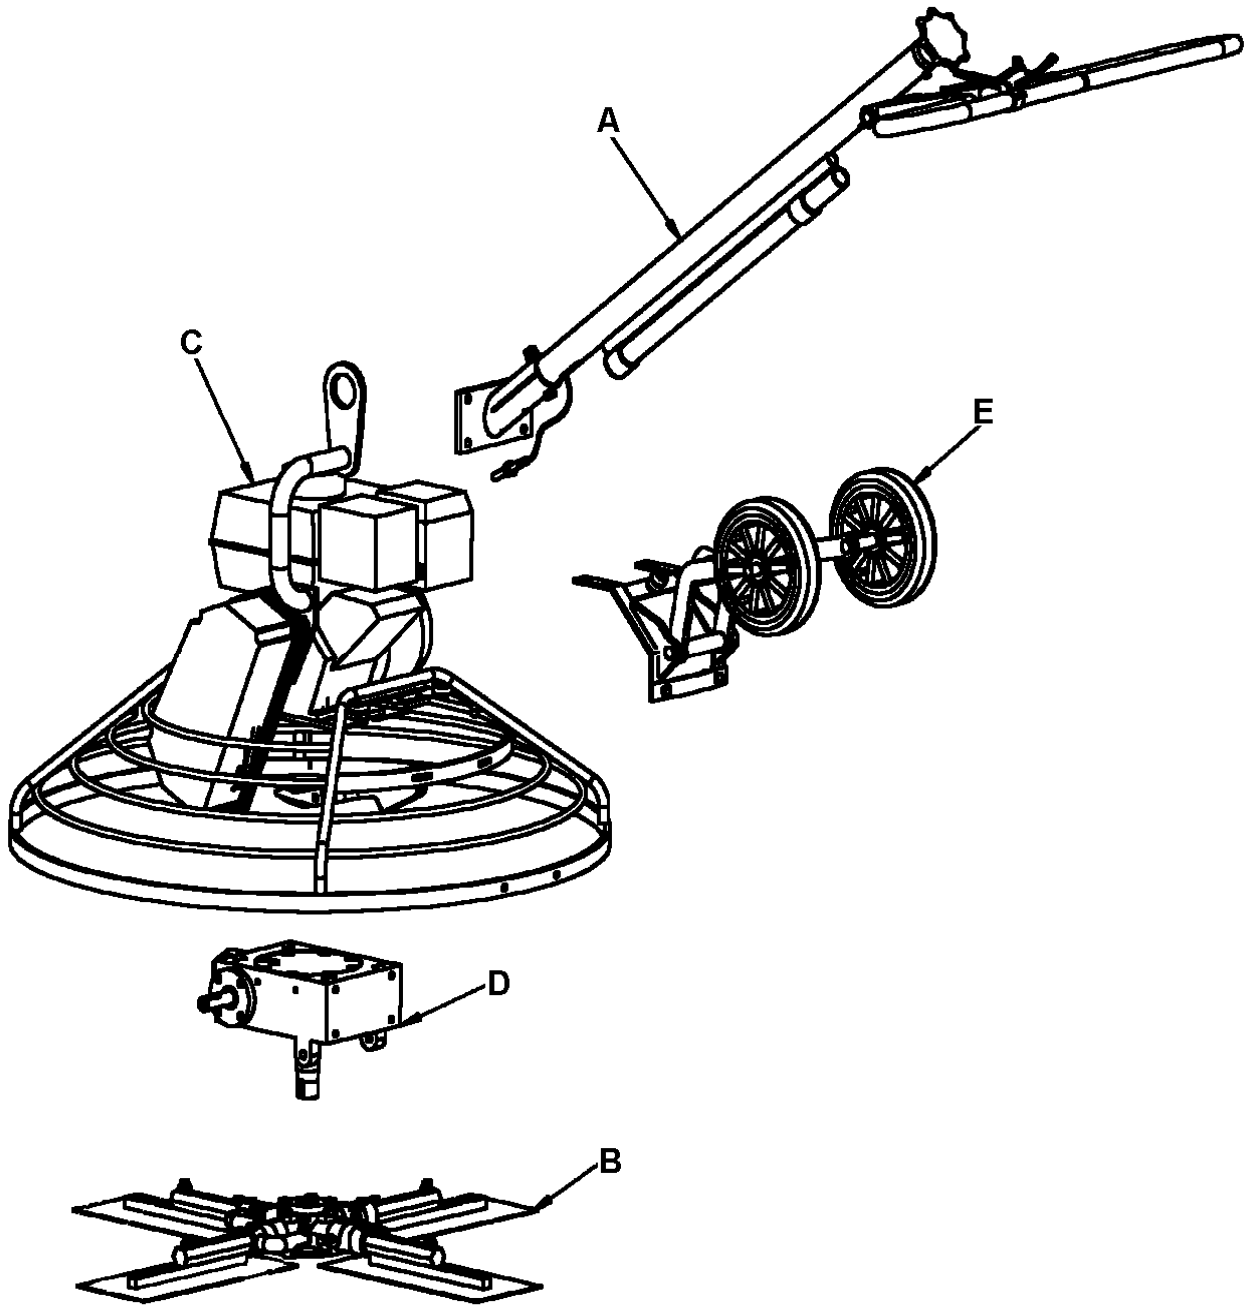

Parts Book

Walk-behind Power Trowel

CT436

ITEM NO.	PART NO.	QTY	DESCRIPTION
A	T43601000A	1	Handle Assy., CT436
B	T43602000A	1	Spider Plate Assy., CT436
C	T43603000A	1	Engine and Protective Frame, CT436
D	T43604000A	1	Gearbox Kit, CT436
E	T43605000	1	Trolley Wheel Kit, Optional, CT436

Walk-behind Power Trowel Parts List

CT436

ITEM NO.	PART NO.	QTY	DESCRIPTION
1	00889010	5	Lock Nut, M10
2	00097010	5	Washer
3	T43601001A	1	Cable, CT436
4	00879005-35	1	Cotter Pin, 5x35
5	00070006-10	1	Socket Head Screw, M6x10
6	00093006	1	Spring Washer
7	T43601002	1	Pitch Nut
8	T43601003	1	Shaft, Pitch Control
9	00097014	1	Washer
10	T43601004	1	Bearing Holder
11	T43601005	1	Hex Head Screw, M6x12
12	00093006	1	Spring Washer
13	00097006	1	Washer
14	00051103	1	Bearing
15	00879005-40	1	Cotter Pin, 5x40
16	T43601006	1	Pitch Control Knob
17	00889012	2	Lock Nut, M12
18	00097012	2	Washer
19	05782012-65	2	Hex Head Screw, M12x65
20	T43601007	1	Pulley
21	00119010-30	1	Cotter Pin, 10x30
22	T43601008	1	Handle Pipe
23	00897010-40	4	Screw, M10x40
24	T43601009	1	Bracket
25	T43601010A	1	Handle, CT436
26	T43601011A	1	Lifting Tube, CT436
27	05782012-130	1	Hex Head Screw, M12x130
28	00923012	1	Nut, M12
29	00097012	1	Washer
30	T43601012	1	Throttle Lever Assy.
31	T43601013	1	Adjustable Handle
32	T43601014	1	Safety Stop Switch
33	T43601015	1	Clamp

ITEM NO.	PART NO.	QTY	DESCRIPTION
34	CFB061416	4	Finishing Blade, CT436
35	T43602001A	4	Trowel Arm Extende, CT436
36	T43602002	4	Sleeve, M14x1
37	00097008	8	Washer
38	00093008	8	Spring Washer
39	05783008-50	4	Hex Head Screw, M8x50
40	05783008-40	4	Hex Head Screw, M8x40
41	00879008-40	4	Cotter Pin, 8x40
42	T43602003	4	Mount
43	06170008	4	Hex Nut, M8
44	00012008-30	4	Screw, M8x30
45	00097010	4	Washer
46	05783010-20	4	Screw, M10x20
47	T43602004	1	Spider Plate
48	01235030-3.5	4	O-ring, 30x3.5
49	T43602005	4	Plug
50	01152010-1	4	Grease Fitting, M10x1
51	T43602006	4	Spring Plate