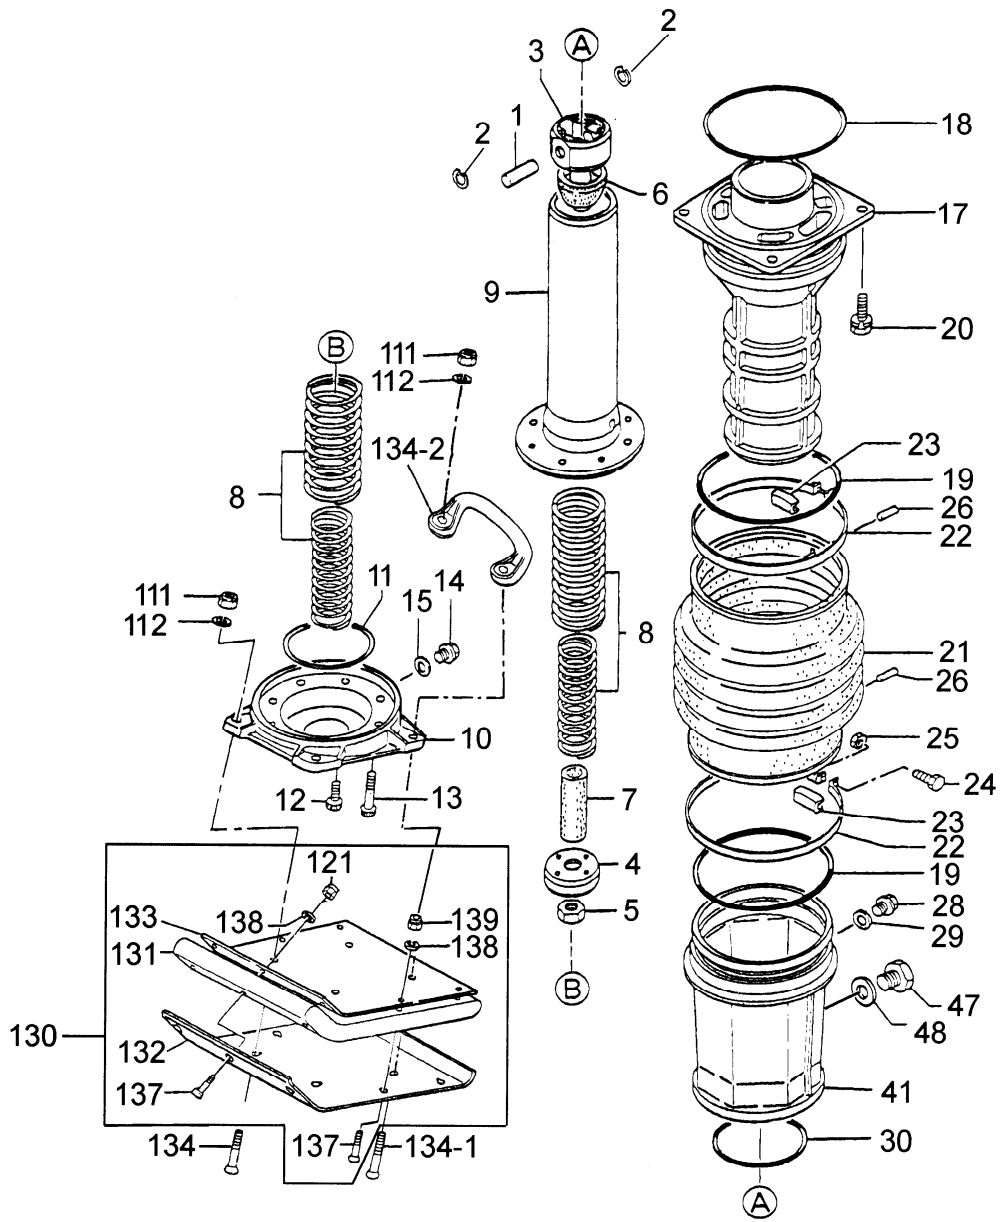

GUIDE CYLINDER AND FOOT ASSY.

GUIDE CYLINDER AND FOOT ASSY

NO.	PART NO.	PART NAME	QTY.	REMARKS
1	072101	PISTON PIN	1	
2	072101-1	STOP RING R-15	1	
2	072102-2	PISTON PIN PLUG	1	
3	072103-1	PISTON ROD KIT	1	INCLUDES ITEMS W/#
3	072103-2	PISTON ROD KIT	1	INCLUDES ITEMS W/#
4#	072104	PISTON END	1	
5#	072105	NUT M18, P1.5	1	
6	072106	STOPPER UPPER	1	
7	072107	STOPPER LOWER	1	
8	072108	MAIN SPRING	2	
9	072109	SPRING CYUNDER	1	
10	072110	FOOT PLATE	1	
11	072111	O-RING G-90	1	
12	072112	SOCKET HEAD BOLT 10X20	4	
13	072113	SOCKET HEAD BOLT 10X40	4	
14	072114	PLUG 1/4X14 13L	1	
15	072115	PACKING 1/4 (CU)	1	
17	072117	GUIDE CYLINDER	1	
18	072118	O-RING P-150	1	
19	072119	O-RING JASO3150	2	
20	072120	BOLT 10X35 H. SW	4	
21	072121	BELLOWS (L) ORANGE	1	
22	072122	BELLOWS CLAMP	2	
23	072123	BAND GUIDE BELLOWS	2	
24	072124	BOLT 8X40 H	2	
25	072125	NUT M8	2	
26	072126	PIN 6D-8.5L	2	
28	072128	PLUG 1/4X14 13L	2	
29	072129	PACKING 1/4 (CU)	2	
30	072130	O-RING G-95	1	
41	072141	PROTECTION SLEEVE	1	
47	072147	LEVEL GAUGE, PLUG TYPE	1	
48	072148	COPPER PACKING 17X25.5X	1	
111	072211	NYLON NUT M12	4	
112	072212	WASHER SW M12	4	
121	072221	NYLON NUT M10	1	
130	072230	FOOT ASSY	1	INCLUDE ITEMS W/*
131*	072231	FOOT 285B-331L	1	
132*	072232	METAL SHEET	1	
133*	072233	FOOT COVER	1	
134	072234	SUNK HEAD BOLT 12X65 H	4	
134	072234	SUNK HEAD BOLT 12X65 H	2	
134-1	072234-1	SUNK HEAD BOLT 12X95 H	2	
134-2	072234-2	HANDLE	1	
137*	072237	SUNK HEAD BOLT 10X55 H	7	
138*	072238	WASHER SW M10	7