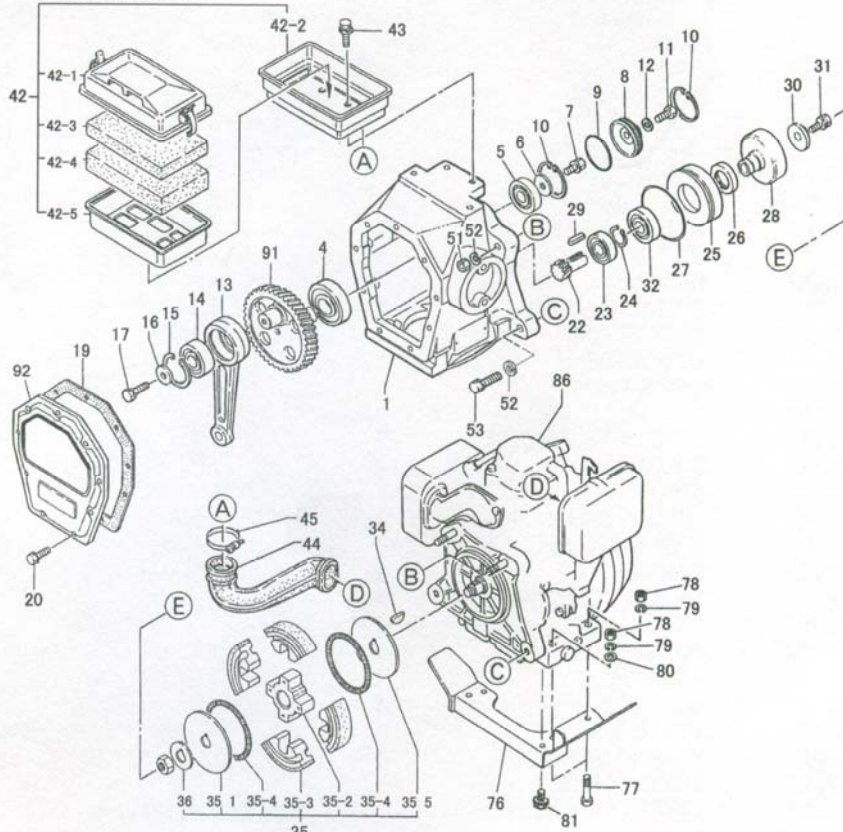

CRANKCASE AND ENGINE ASSY.

THROTTLE

CRANKCASE AND ENGINE ASSY.

NO.	PART NO.	PART NAME	QTY.	REMARKS
1	072001	CRANK CASE	1	
4	072004	BEARING 6207	1	
5	072005	BEARING 6204	1	
6	072006	WASHER 9304	1	
7	072007	BOLT 8X25 H, SW	1	
8	072008	BEARING COVER	1	
9	072009	O-RING S-48	1	
10	072010	STOP RING R-48	2	
11	072011	BOLT 6X10 T	1	
12	072012	WASHER M5	1	
13	072013	CONNECTING ROD	1	
14	072014	BEARING 6304	1	
15	072015	STOP RING R-52	1	
16	072016	WASHER 9304	1	
17	072017	BOLT 8X25 H, SW	1	
19	072019	PACKING, FRONT COVER	1	
20	072020	BOLT 6X20 H, SW	9	
22	072022	PINION	1	
23	072023	BEARING 6204	1	
24	072024	STOP RING S-35	1	
25	072025	SPACER	1	
26	072026	OIL SEAL TC-40528	1	
27	072027	O-RING G-100	1	
28	072028	CLUTCHDRUM	1	
29	072029	KEY 5X5X19R	1	
30	072030	LOCK WASHER	1	
31	072031	BOLT 8X20 H, SW	1	
32	072032	BEARING 6007Z	1	
34	072034	WOODRUFF KEY	1	
35	072035	CLUTCH ASSY C812E	1	INCLUDES ITEMS W/*
35-1*	072035-1	CLUTCH GUIDE/B	1	
35-2*	072035-2	CLUTCH BOSS C812	1	
35-3*	072035-3	CLUTCH SHOE C812	4	
35-4*	072035-4	CLUTCH SPRING C812	2	
35-5*	072035-5	CLUTCH GUIDE/A 1T	1	
36*	072036	LOCK WASHER, CLUTCH	1	
42	072042	AIR CLEANER ASSY	1	INCLUDES ITEMS W/*
42-1*	072042-1	BODY W-CLEANER	1	
42-2*	072042-2	BACK PLATE CP	1	
42-3*	072042-3	ELEMENT, YELLOW	1	
42-4*	072042-4	ELEMENT, GRAY	1	
42-5*	072042-5	ELEMENT FRAME	1	
43	072043	BOLT 8X20 H, SW	4	
44	072044	INTAKE PIPE	1	
45	072045	HOSE BAND(B)	1	
46	072046	THROTTLE LEVER ASSY	1	
47	072047	THROTTLE WIRE S620-740	1	