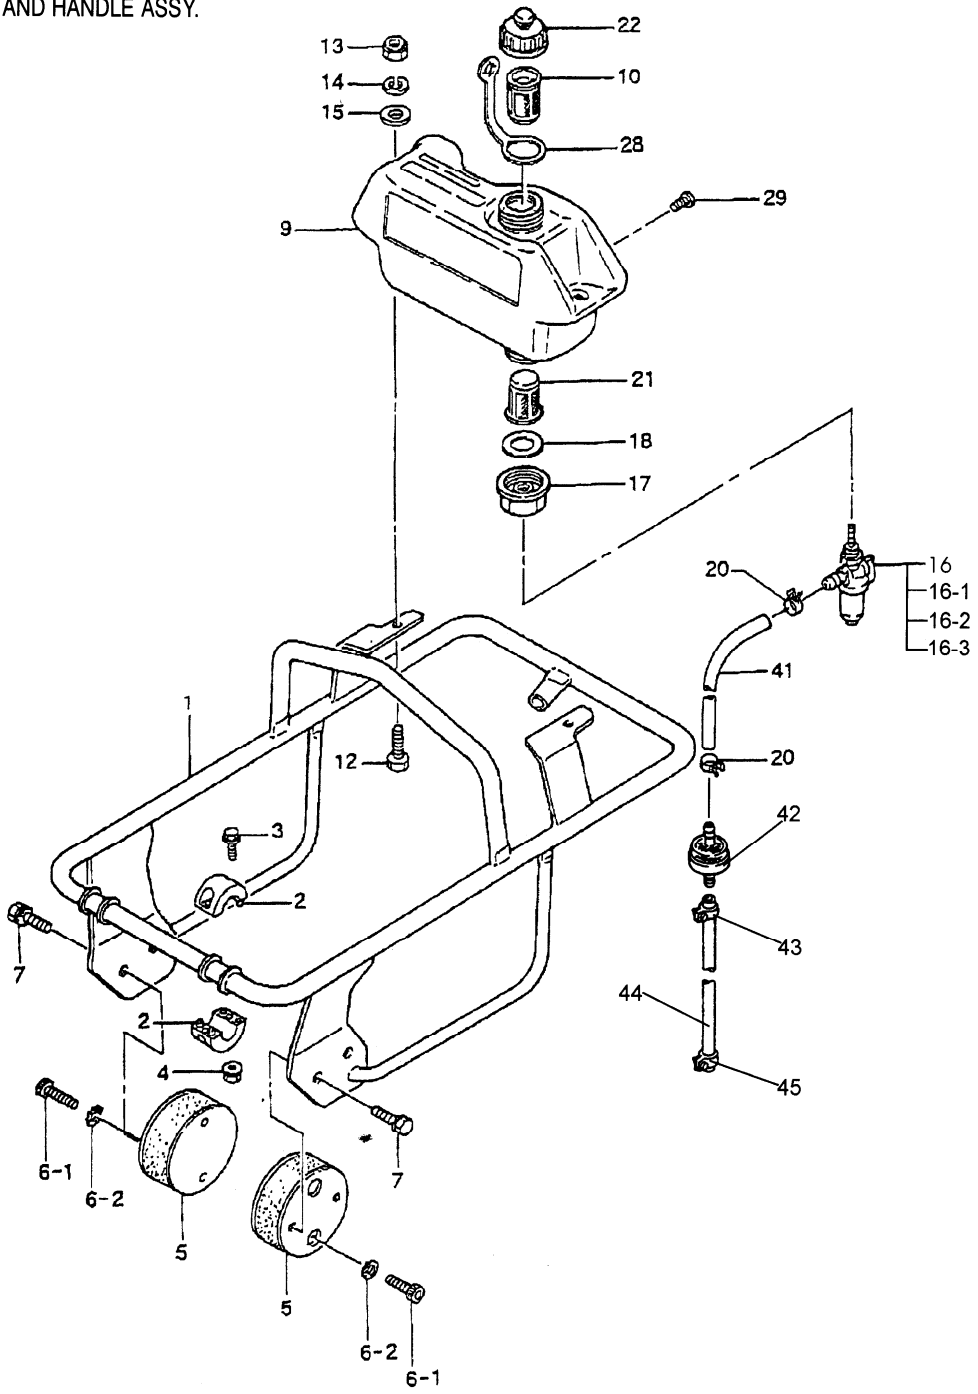

TANK AND HANDLE ASSY.

TANK AND HANDLE ASSY

NO.	PART NO.	PART NAME	QTY.	REMARKS
1	072301	HANDLE	1	S/N L1291 AND BELOW
2	072302	ROLLER HANDLE	2	
3	072303	FLANGE BOLT 5X25 H	4	
4	072304	FLANGE NUT	4	
5	072305	SHOCK ABSORBER	2	
6-1	072306	SOCKET HEAD BOLT 10X20T	4	
6-2	072307	TOOTH LOCKED WASHER BM10	4	
7	072308	BOLT 10X20 H, SW	4	
9	072309	FUEL TANK	1	
10	072310	FILTER TANK	1	S/N M2534 AND BELOW
12	072312	BOLT 8X30 T	2	
13	072313	NYLON NUT M8	2	
14	072314	WASHER SW M8	2	
15	072315	WASHER 8.5X22X3	2	
16	072316	FUEL COCK ASSY	1	S/N L1291 AND BELOW INCLUDES ALL ITEMS W/*
16-1*	072316-1	CUP, FUEL COCK	1	
16-2*	072316-2	SCREEN, FUEL COCK	1	
16-3*	072316-3	RUBBER PACKING, FUEL COCK	1	
17	072317	HOLDER, FUEL COCK	1	
18	072318	PACKING, COCK FUEL, COCK	1	
20	072320	HOSE BAND 9.5D	2	
21	072321	STRAINER	1	
22	072322	CAP ASSY, TANK	1	
28	072328	STRAP FUEL TANK CAP	1	
29	072329	SCREW, PAN HEAD 8X10	2	
41	072341	HOSE FUEL	1	
42	072342	FILTER, IN-LINE	1	
43	072343	HOSE BAND	2	
44	072344	FUEL HOSE B-95	1	
45	072345	HOSE BAND 9.5D	2