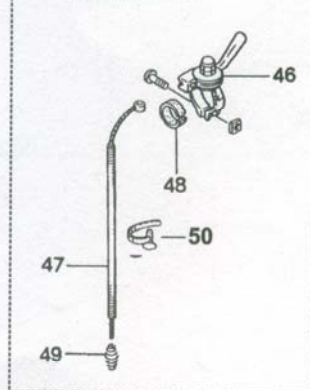

CRANKCASE AND ENGINE ASSY.

THROTTLE

CRANKCASE AND ENGINE ASSY.

NO.	PART NO.	PART NAME	QTY.	REMARKS
1	072001	CRANK CASE	1	
4	072004	BEARING 6207	1	
5	072005	BEARING 6204	1	
6	072006	WASHER 9304	1	
7	072007	BOLT 8X25 H, SW	1	
8	072008	BEARING COVER	1	
9	072009	O-RING S-48	1	
10	072010	STOP RING R-48	2	
11	072011	BOLT 6X10 T	1	
12	072012	WASHER M5	1	
13	072013	CONNECTING ROD	1	
14	072014	BEARING 6304	1	
15	072015	STOP RING R-52	1	
16	072016	WASHER 9304	1	
17	072017	BOLT 8X25 H, SW	1	
19	072019	PACKING, FRONT COVER	1	
20	072020	BOLT 6X20 H, SW	9	
22	072022	PINION	1	
23	072023	BEARING 6204	1	
24	072024	STOP RING S-35	1	
25	072025	SPACER	1	
26	072026	OIL SEAL TC-40528	1	
27	072027	O-RING G-100	1	
28	072028	CLUTCHDRUM	1	
29	072029	KEY 5X5X19R	1	
30	072030	LOCK WASHER	1	
31	072031	BOLT 8X20 H, SW	1	
32	072032	BEARING 6007Z	1	
34	072034	WOODRUFF KEY	1	
35	072035	CLUTCH ASSY C812E	1	INCLUDES ITEMS W/*
35-1*	072035-1	CLUTCH GUIDE/B	1	
35-2*	072035-2	CLUTCH BOSS C812	1	
35-3*	072035-3	CLUTCH SHOE C812	4	
35-4*	072035-4	CLUTCH SPRING C812	2	
35-5*	072035-5	CLUTCH GUIDE/A 1T	1	
36*	072036	LOCK WASHER, CLUTCH	1	
42	072042	AIR CLEANER ASSY	1	INCLUDES ITEMS W/*
42-1*	072042-1	BODY W-CLEANER	1	
42-2*	072042-2	BACK PLATE CP	1	
42-3*	072042-3	ELEMENT, YELLOW	1	
42-4*	072042-4	ELEMENT, GRAY	1	
42-5*	072042-5	ELEMENT FRAME	1	
43	072043	BOLT 8X20 H, SW	4	
44	072044	INTAKE PIPE	1	
45	072045	HOSE BAND(B)	1	
46	072046	THROTTLE LEVER ASSY	1	
47	072047	THROTTLE WIRE S620-740	1	